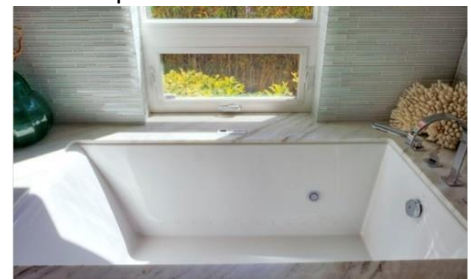

30 Years of Excellence

[www.ICSqualitybaths.com](http://www.ICSqualitybaths.com)

<b>Model 101z</b>	<b>Rectangle</b>	<b>32x60x21</b>	<b>Modern Zen tub</b>
<b>Open interior</b>	<b>End Drain</b>	<b>Drop-in, Under Mount, Slide-in with Tile Flanges</b>	

Many Faucets can be mounted on tub rim, including some national brands.

Drop - IN

Under Mounted

Requires Knee wall front with Tile or wood or cabinet doors.

Tile Flanges for tile, shower

Water jets available with V pad for back or 8 jets standard