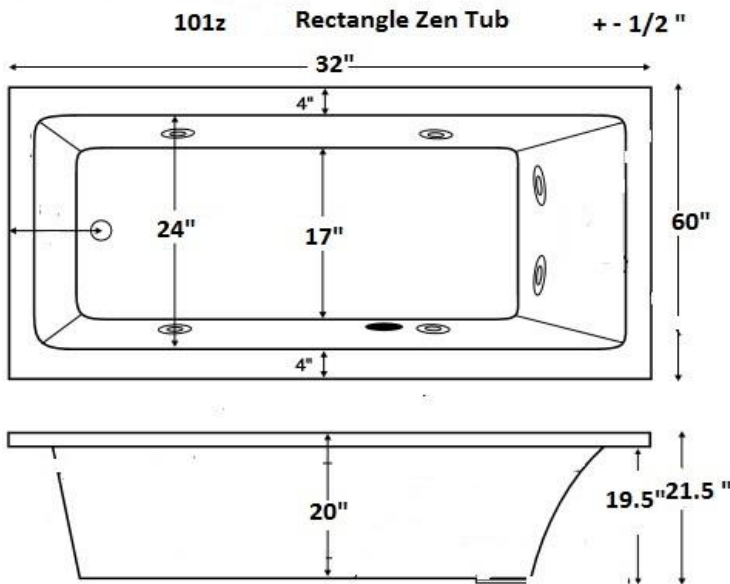

30 Years of Excellence

[www.ICSqualitybaths.com](http://www.ICSqualitybaths.com)

<b>Model 101z</b>	<b>Rectangle</b>	<b>32x60x21</b>	<b>Modern Zen tub</b>
<b>Open interior</b>	<b>End Drain</b>	<b>Drop-in, Under Mount, Slide-in with Tile Flanges</b>	

Many Faucets can be mounted on tub rim, including some national brands.

Drop - IN

Under Mounted

Requires Knee wall front with Tile or wood or cabinet doors.

Tile Flanges for tile, shower

Water jets available with V pad for back or 8 jets standard