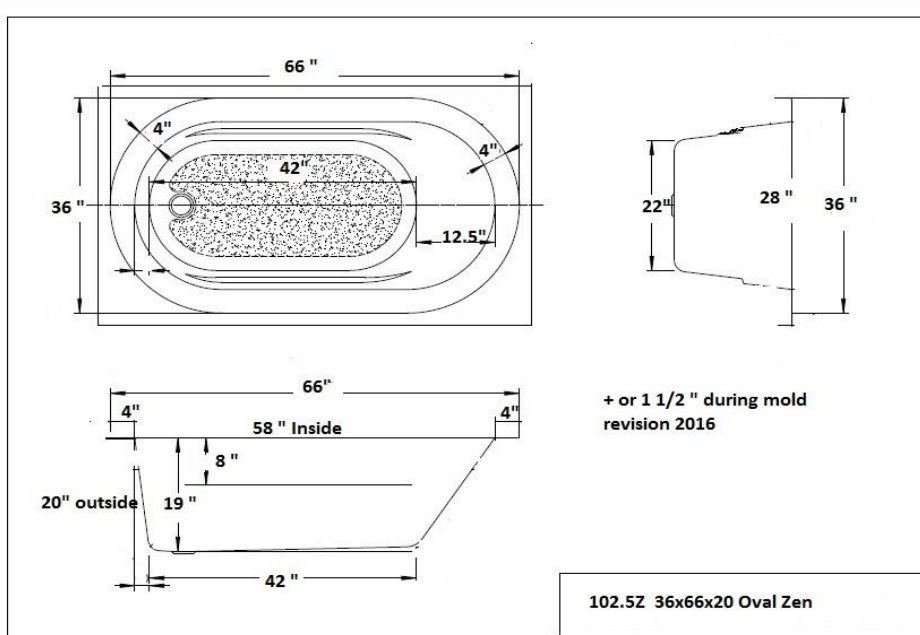

30 Years of excellence

Model 102.5 Oval z Oval 36x66x20 deep Modern Zen tub

Open Interior End Drain Drop-in or undermount

Many faucets can be mounted on tub rim, including some national brands.

102.5Z 36x66x20 Oval Zen

Colors; White or Bisque

Water jets feature 8 jets ; two feet two for back, and 4 centered.

Air jets circle the sidewall of tub near the bottom for max. bubbles.

Optional V pad jets for Back.