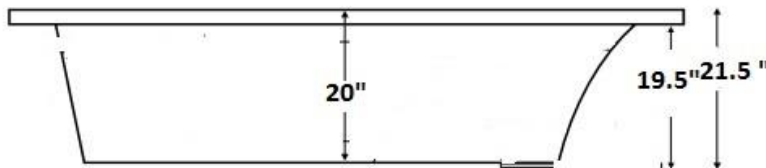

30 Years of Excellence

[www.ICSqualitybaths.com](http://www.ICSqualitybaths.com)

Model 102.5z      Rectangle      36x66x21 Deep      Modern Zen tub  
 Open interior      End Drain      Drop-in , Under Mount, slide-in Tile Flanged

Many Faucets can be mounted on tub rim, including some national brands.

102.5Z Rectangle Zen Tub      +- 1/2"

Drop - IN

Under Mounted

Requires Knee wall front with Tile or wood or cabinet doors.

Tile Flanges for tile, shower