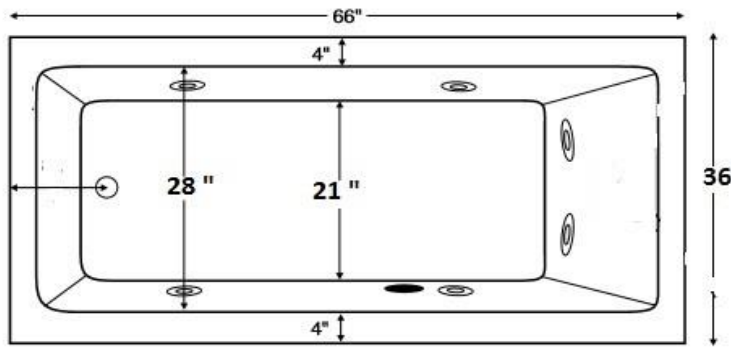

30 Years of Excellence

[www.ICSqualitybaths.com](http://www.ICSqualitybaths.com)

Model 102.5z      Rectangle      36x66x21 Deep      Modern Zen tub  
 Open interior      End Drain      Drop-in , Under Mount, slide-in Tile Flanged

Many Faucets can be mounted on tub rim, including some national brands.

102.5Z Rectangle Zen Tub      +- 1/2"

Drop - IN

Under Mounted

Requires Knee wall front with Tile or wood or cabinet doors.

Tile Flanges for tile, shower