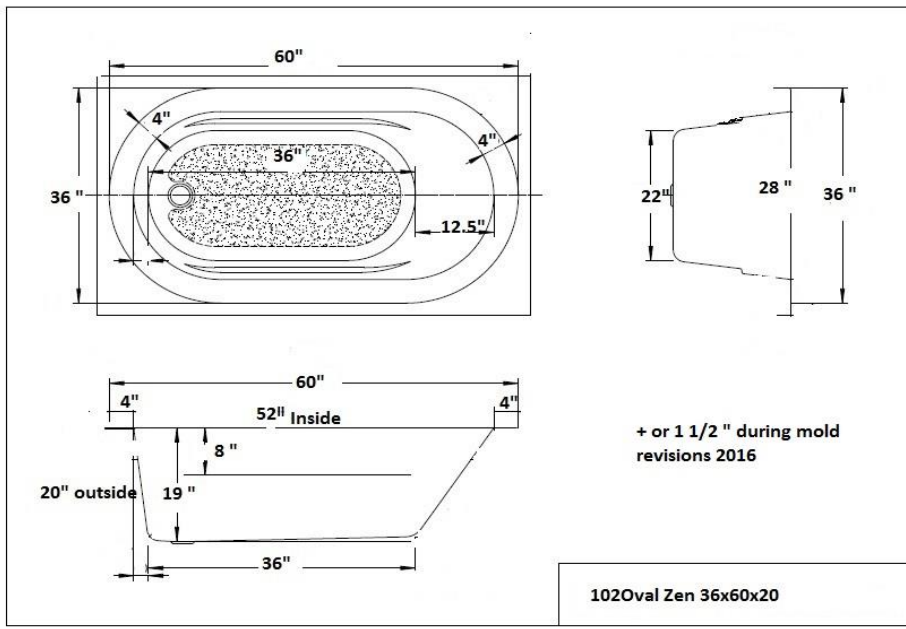

30 Years of excellence

Model 102 Oval z Oval 36x60x20 Deep Modern Zen tub

Open Interior End Drain Drop-in, or undermount

Many faucets can be mounted on tub rim, including some national brands.

Colors; White or Bisque

Water jets feature 8 jets ; two feet two for back, and 4 centered.

Air jets circle the sidewall of tub near the bottom for max. bubbles.

Optional V pad jets for Back.