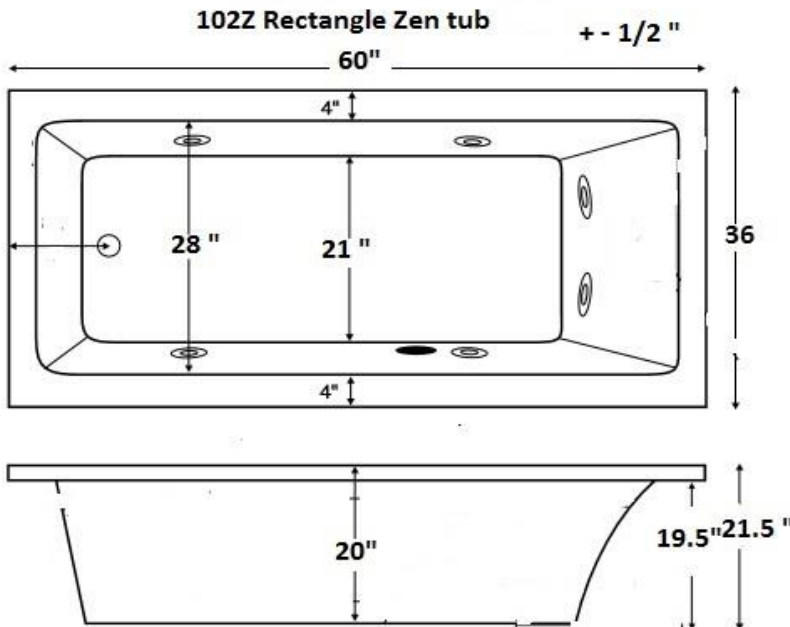

30 Years of Excellence

[www.ICSqualitybaths.com](http://www.ICSqualitybaths.com)

Model 102z      Rectangle      36x60x21 deep      Modern Zen tub  
 Open interior      End Drain      Drop-in, Under Mount, Slide-in with Tile Flanges

Many Faucets can be mounted on tub rim, including some national brands.

Drop - IN

Under Mounted

Requires Knee wall front with Tile or wood or cabinet doors.

Tile Flanges for tile, shower

Water jets available with V pad for back or 8 jets standard