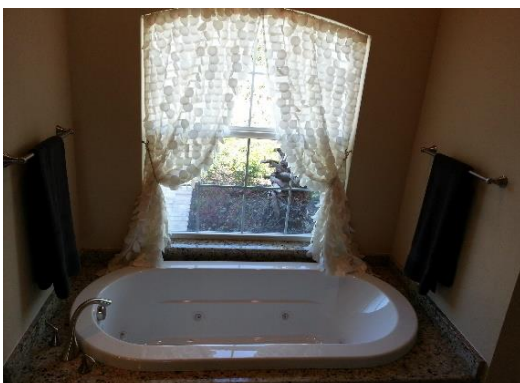

30 Years of excellence

Model 103 Oval z Oval 36x72x20 Deep Modern Zen tub
 Open Interior End Drain drop-in or undermount

Many faucets can be mounted on tub rim, including some national brands.

Colors; White or Bisque

Water jets feature 8 jets ; two feet two for back, and 4 centered.

Air jets circle the sidewall of tub near the bottom for max. bubbles.

Optional V pad jets for Back.