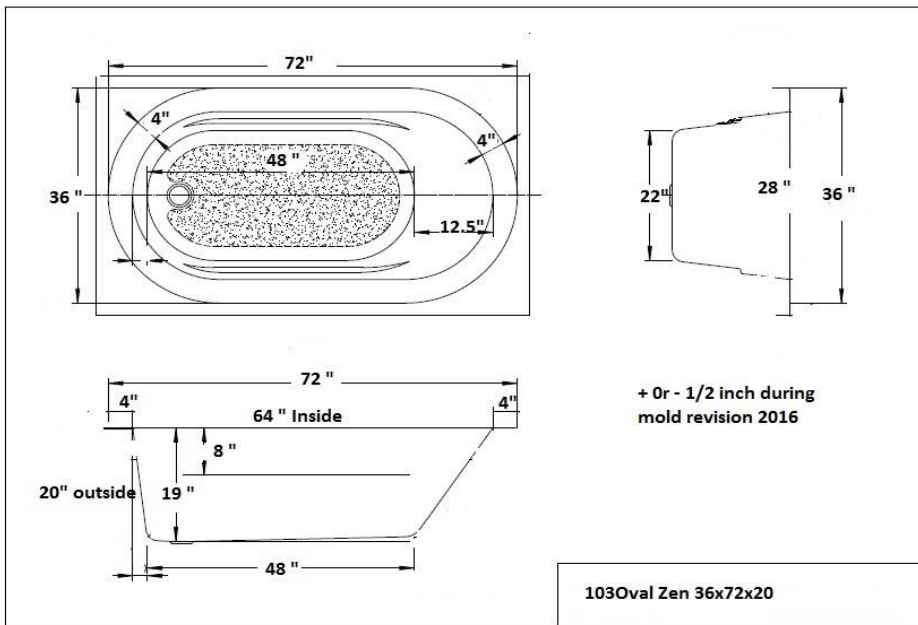

30 Years of excellence

Model 103 Oval z Oval 36x72x20 Deep Modern Zen tub
 Open Interior End Drain drop-in or undermount

Many faucets can be mounted on tub rim, including some national brands.

Colors; White or Bisque

Water jets feature 8 jets ; two feet two for back, and 4 centered.

Air jets circle the sidewall of tub near the bottom for max. bubbles.

Optional V pad jets for Back.