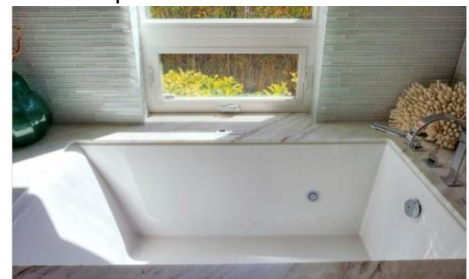

30 Years of Excellence

www.ICSqualitybaths.com

Model 103z Rectangle 36x72x21 deep Modern Zen tub
 Open interior End Drain Drop-in, Under Mount, Slide-in Tile Flanged

Many Faucets can be mounted on tub rim, including some national brands.

Drop - IN

Under Mounted

Requires Knee wall front with Tile or wood or cabinet doors.

Tile Flanges for tile, shower

Water jets available with V pad for back or 8 jets standard

Air jets all around sidewall