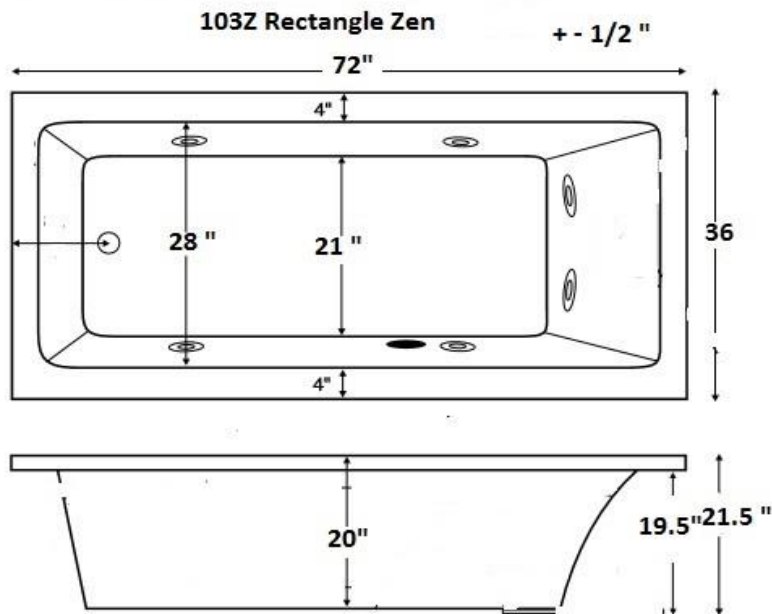

30 Years of Excellence

www.ICSqualitybaths.com

Model 103z Rectangle 36x72x21 deep Modern Zen tub
 Open interior End Drain Drop-in, Under Mount, Slide-in Tile Flanged

Many Faucets can be mounted on tub rim, including some national brands.

Drop - IN

Under Mounted

Requires Knee wall front with Tile or wood or cabinet doors.

Tile Flanges for tile, shower

Water jets available with V pad for back or 8 jets standard

Air jets all around sidewall