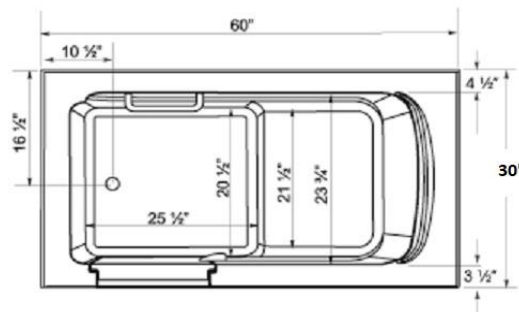

Finest Quality walk-in Baths

Tile Flange Optional

wht, bsq

3060 Walk In Bathtub Series

Left hand or Right hand models

Adjustable entry height

Stainless steel framed construction

www.ICSqualitybaths.com