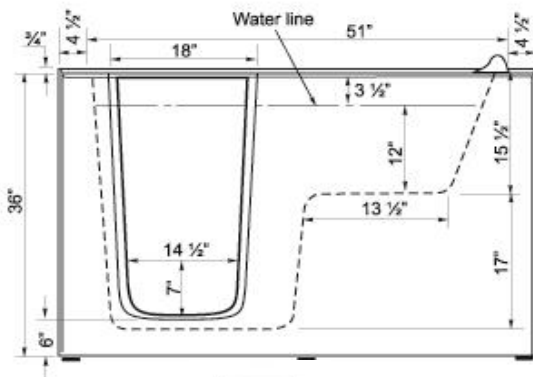

Finest Quality walk-in Baths

Tile Flange Optional

wht, bsq

3060 Walk In Bathtub Series

Left hand or Right hand models

Adjustable entry height

Stainless steel framed construction

www.ICSqualitybaths.com