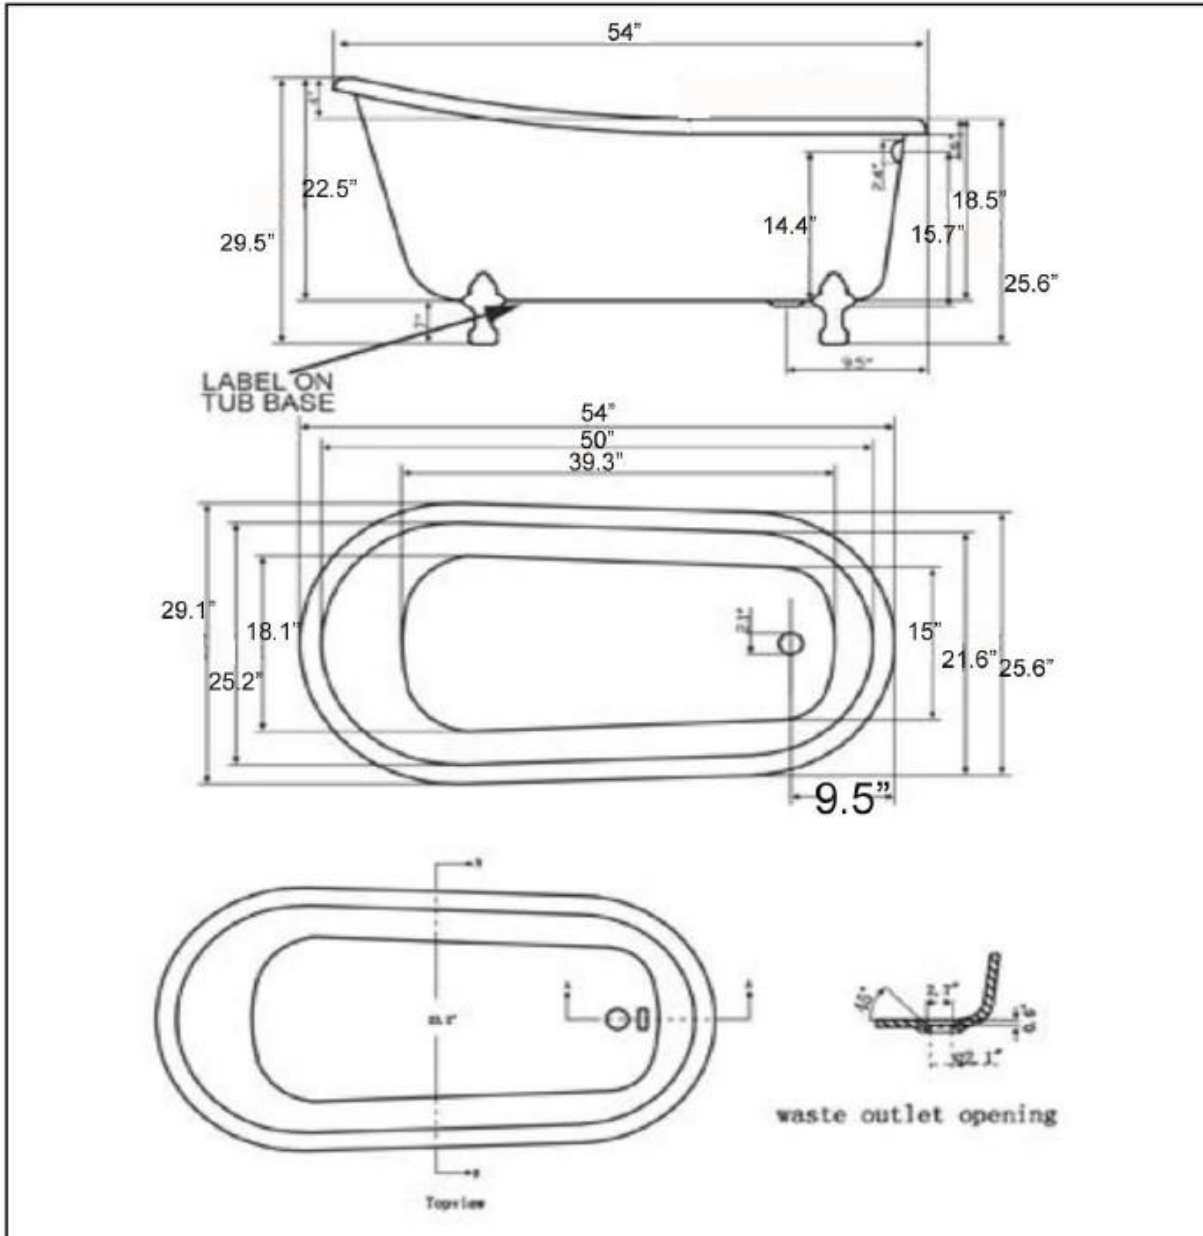

Quality Acrylic Bath

ICS Quality Acrylic Baths

54 " Swedish slipper tub

Specs

Weight	138 lbs
Gal to Overflow	47 Gal