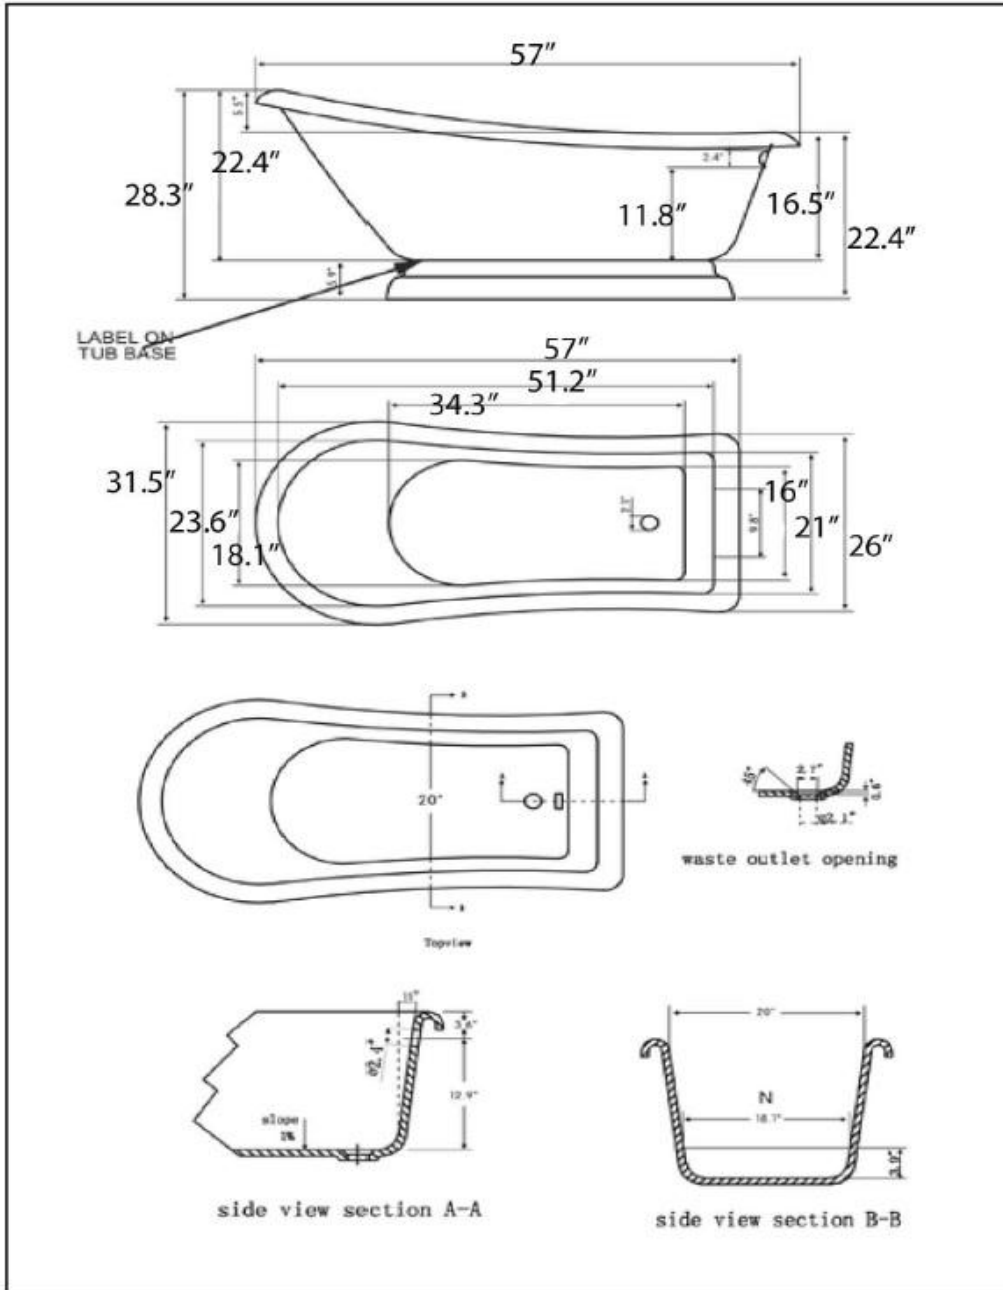

Quality Acrylic Bath

ICS Quality Acrylic Baths

57 " Single Slipper Tub

www.ICSqualitybaths.com

57 Single Slipper

Weight	128 lbs
Gallons to Overflow	41
Weight Full to Overflow	445 lbs
Min. Wall Thickness	3/4"
Reinforced Floor	YES
Aluminum Heat Barrier (with narrow air gap)	YES
Slip Resistant Floor	YES
High Gloss Finish Interior & Exterior	YES
Available with Bubble Jetting	YES