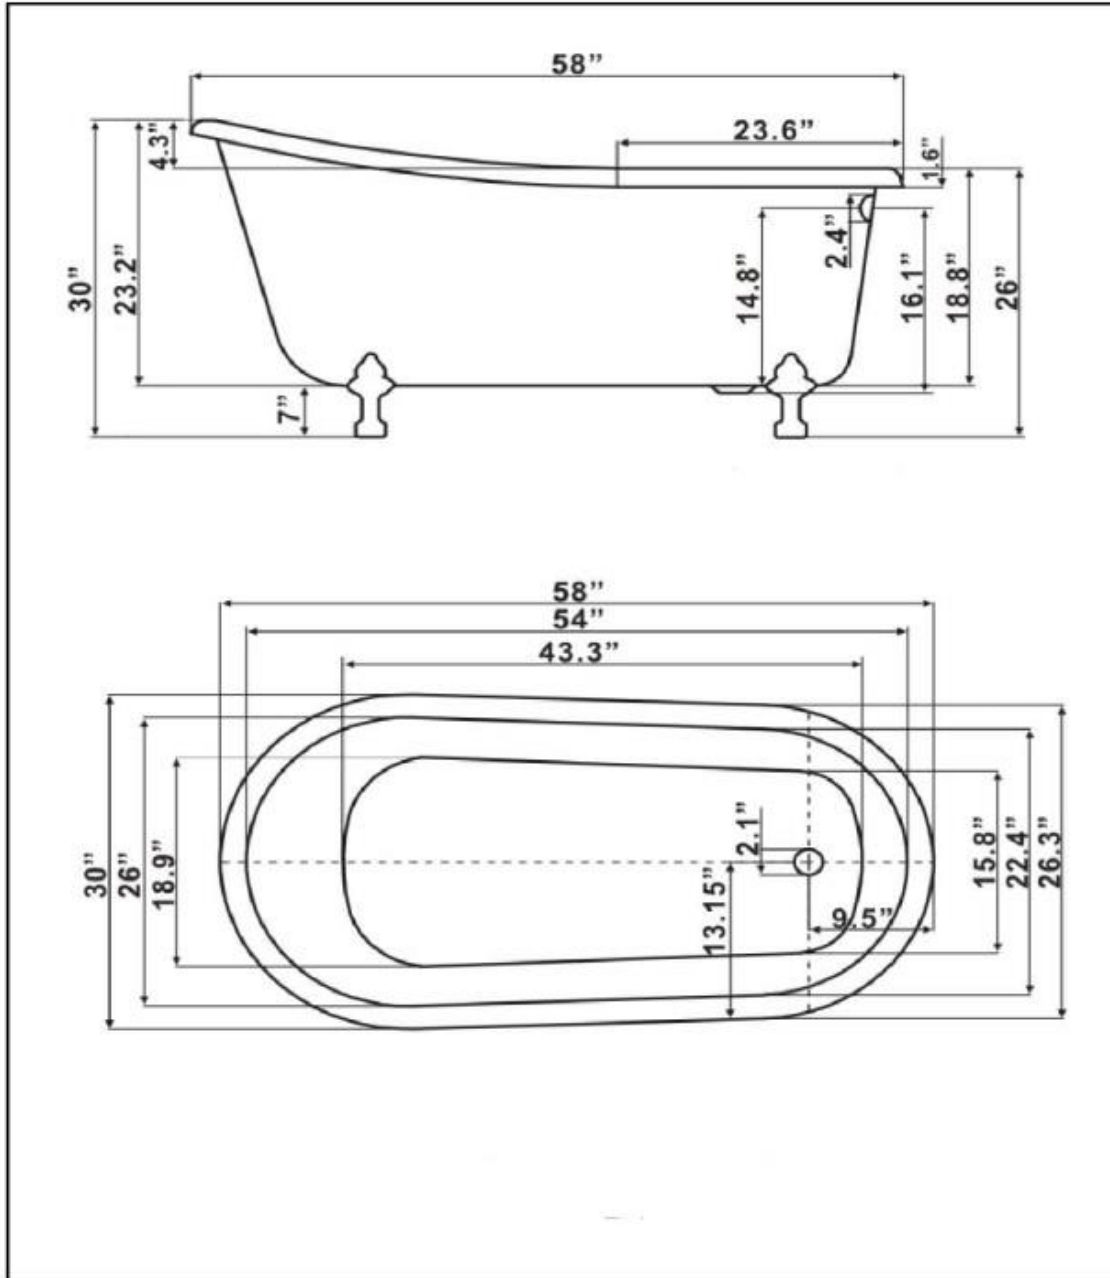

Quality Acrylic Bath

ICS Quality Acrylic Baths

58 swedish slipper specs

weight 147 lbs
gal to overflow 54 gal