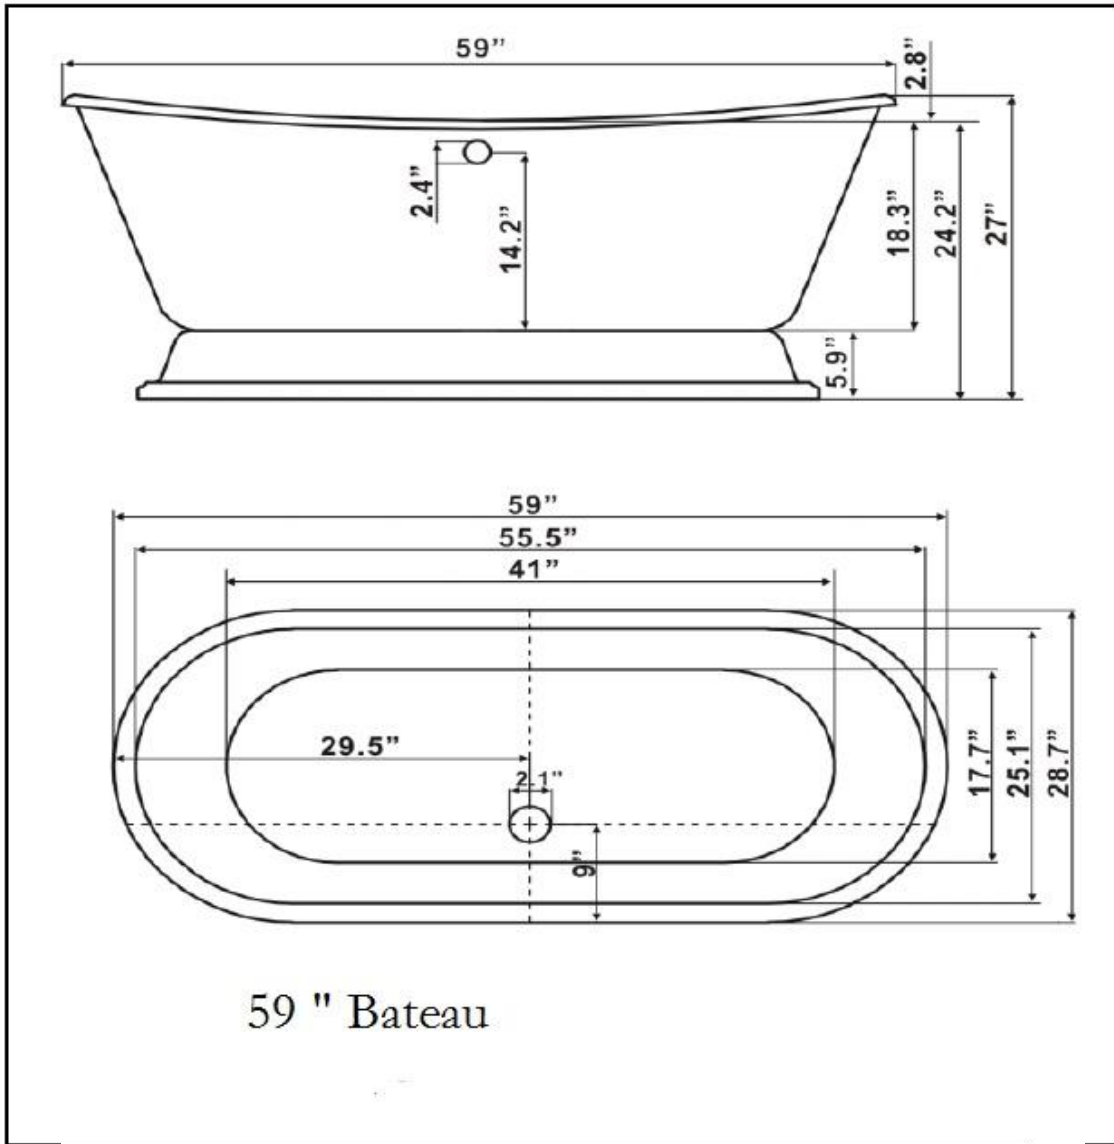

Quality Acrylic Bath

ICS Quality Acrylic Baths

59 " Bateau

www.ICSqualitybaths.com

59 " Bateau

Weights

Weight empty	136 lbs
Weight filled to overflow	714 lbs
Gallons to overflow	69

General

- Reinforced extra thick floor
- Slip resistant floor
- High gloss interior and exterior
- Integrated aluminum heat barrier
- Minimum tub thickness 3/4"

cUPC label on base of tub