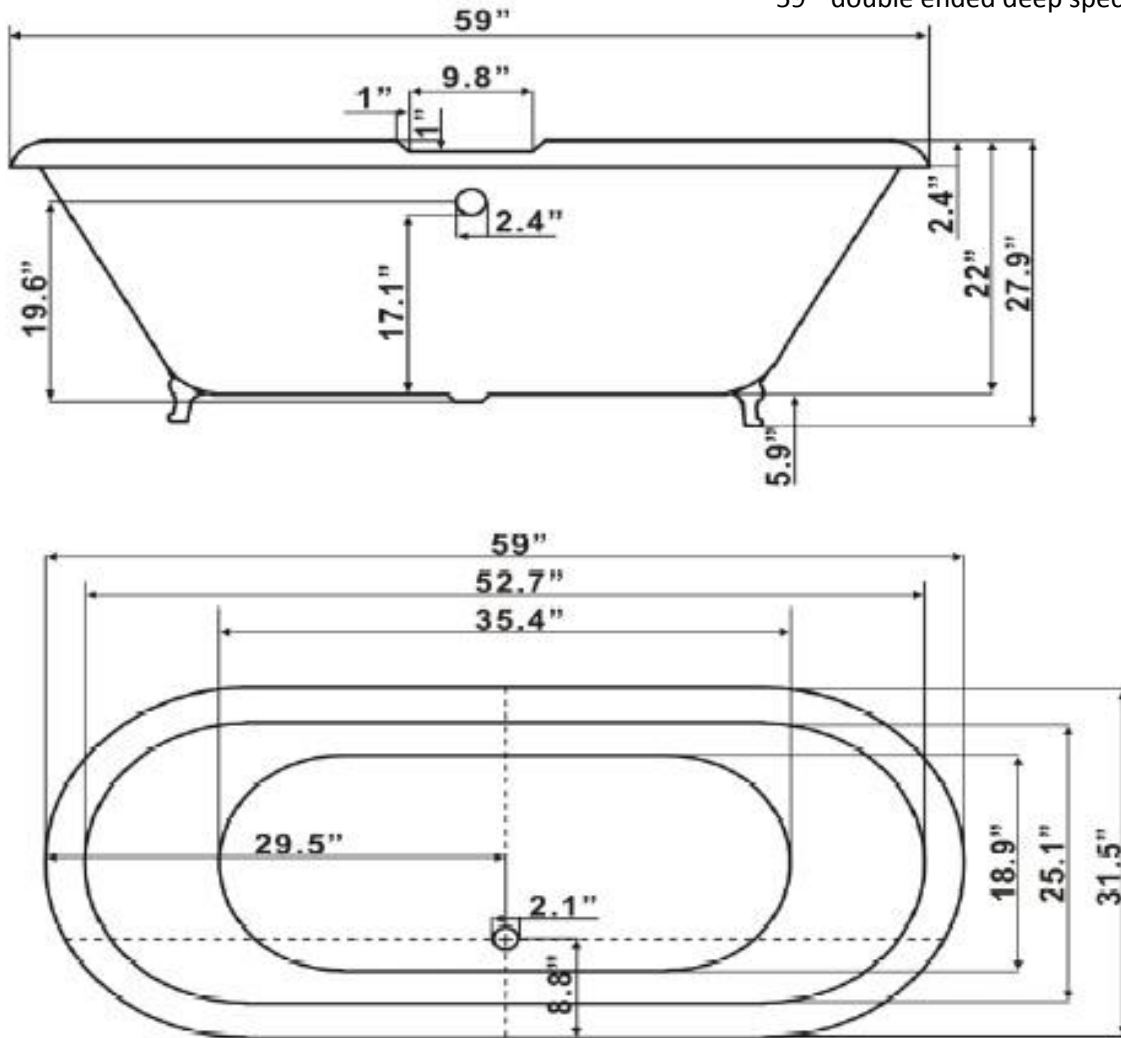

Quality Acrylic Bath

ICS Quality Acrylic Baths

59" double ended deep specs

Weight empty	141 lbs
Weight filled to overflow	683 lbs
Gallons to overflow	71

General

- Reinforced extra thick floor
- Slip resistant floor
- High gloss interior and exterior
- Integrated aluminum heat barrier
- Minimum tub thickness 3/4"

cUPC label on base of tub

www.ICQualitybaths.com