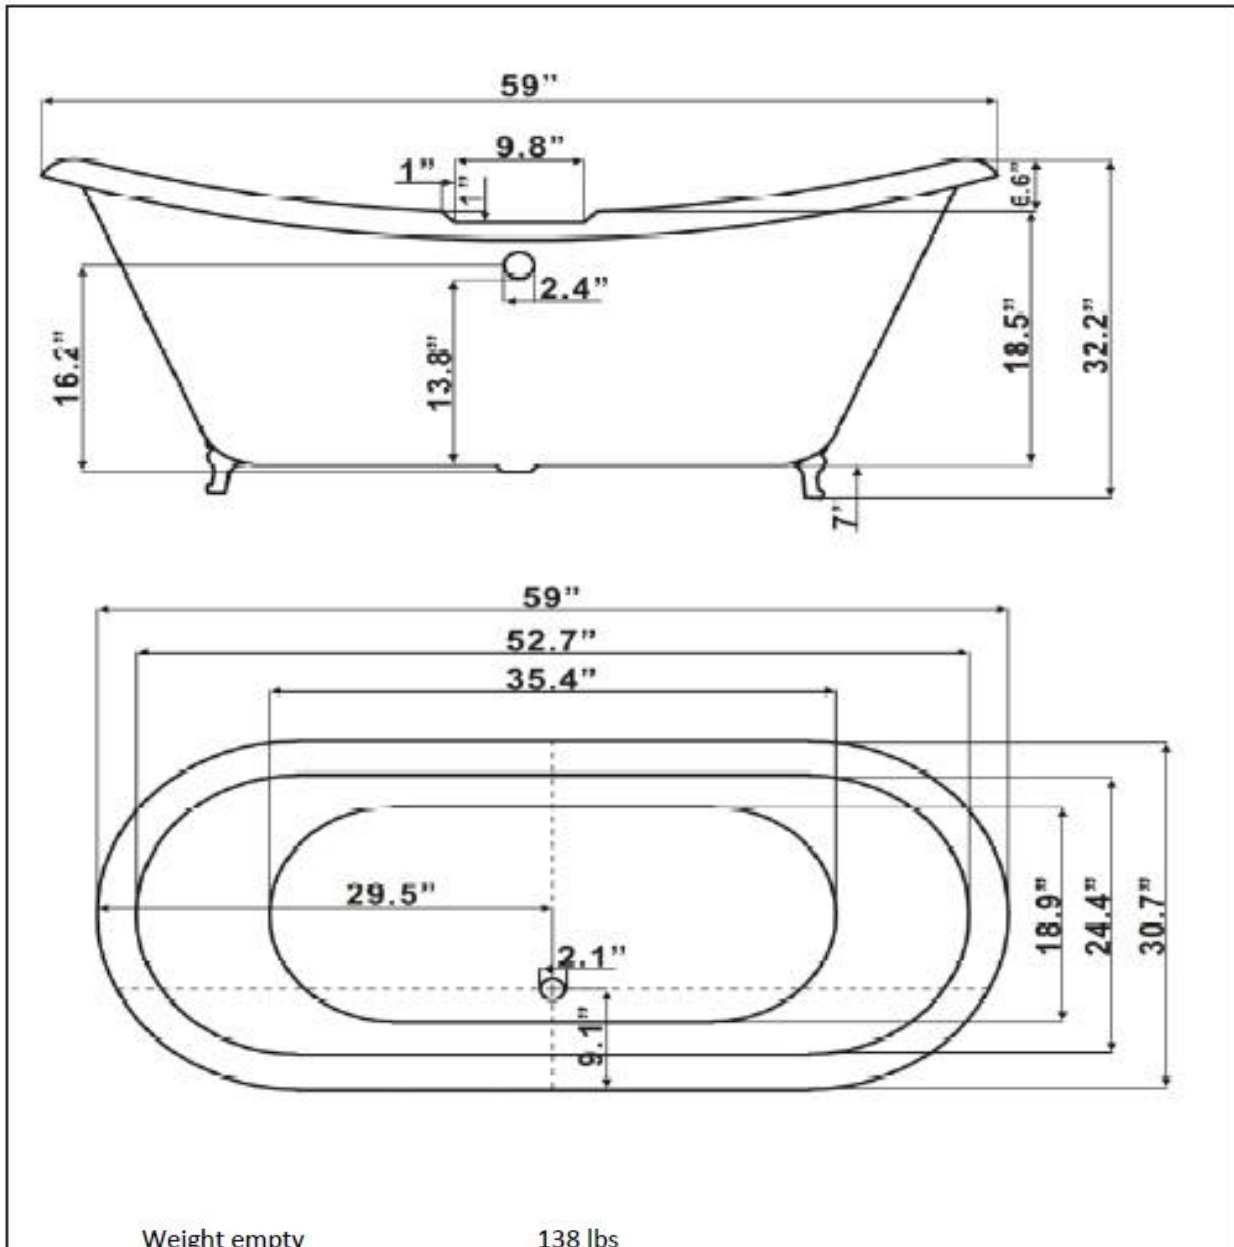

Quality Acrylic Bath

ICS Quality Acrylic Baths

59 Double Slipper Specs

[www.ICSqualitybaths.com](http://www.ICSqualitybaths.com)

Weight empty	138 lbs
Weight filled to overflow	555 lbs
Gallons to overflow	56

**General**

- Reinforced extra thick floor
- Slip resistant floor
- High gloss interior and exterior
- Integrated aluminum heat barrier
- Minimum tub thickness 3/4"

cUPC label on base of tub