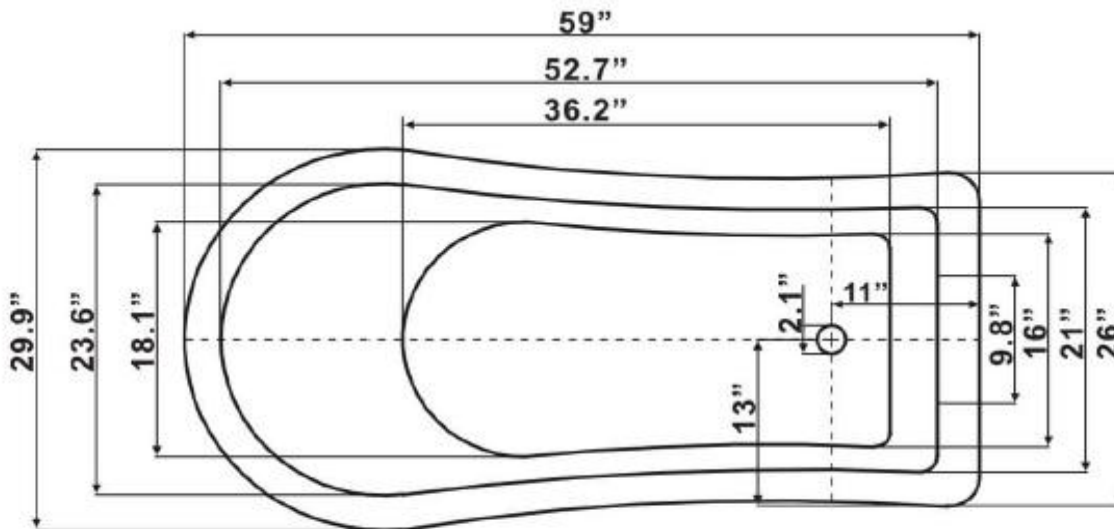

Quality Acrylic Bath

ICS Quality Acrylic Baths

59 Single Slipper Specs

www.ICSqualitybaths.com

59 Single Slipper Clawfoot Tub

Weight	131 lbs
Gallons to Overflow	44
Weight Full to Overflow	467 lbs
Min. Wall Thickness	3/4"
Reinforced Floor	YES
Aluminum Heat Barrier (with narrow air gap)	YES
Slip Resistant Floor	YES
High Gloss Finish Interior & Exterior	YES
Available with Bubble Jetting	YES