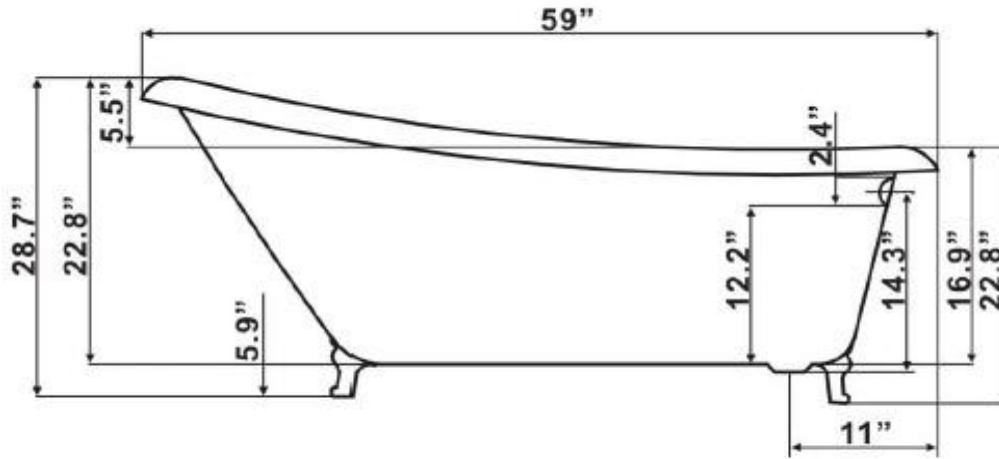

Quality Acrylic Bath

ICS Quality Acrylic Baths

59 Single Slipper Specs

www.ICSqualitybaths.com

59 Single Slipper Clawfoot Tub

Weight	131 lbs
Gallons to Overflow	44
Weight Full to Overflow	467 lbs
Min. Wall Thickness	3/4"
Reinforced Floor	YES
Aluminum Heat Barrier (with narrow air gap)	YES
Slip Resistant Floor	YES
High Gloss Finish Interior & Exterior	YES
Available with Bubble Jetting	YES