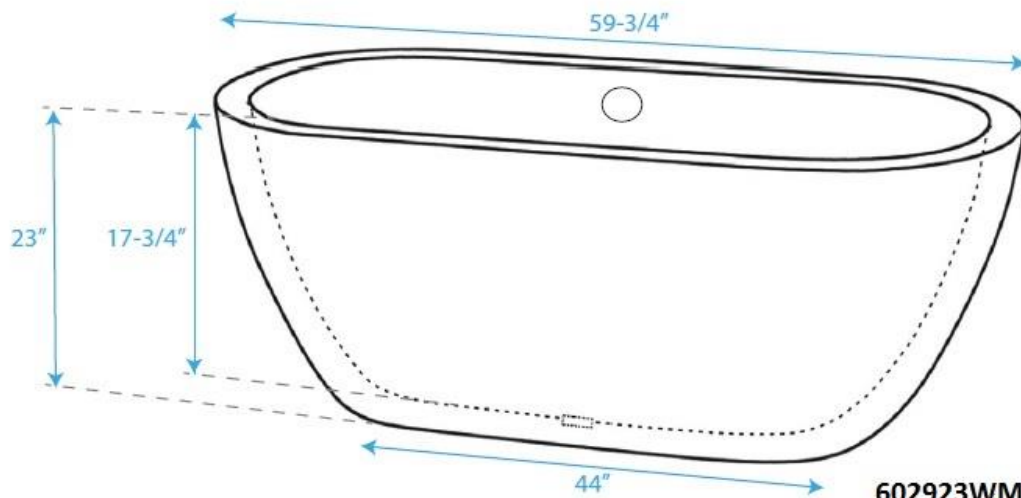

Quality Acrylic Bath

ICS Quality Acrylic Baths

www.ICSqualitybaths.com

Exterior Size - 59-3/4" L x 29-1/4" W x 23" H
Interior Size - 53-1/2" L x 23-1/4" W x 17-3/4" H
Depth at Drain - 18"
Maximum Fill - 43-1/2 Gallons
Note - All Measurements are $\pm 1/2"$

602923WMFS Acrylic Tub

602923WMFS Acrylic Tub