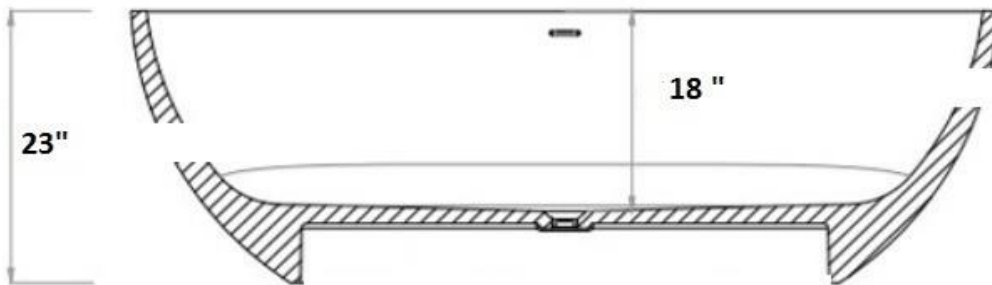

653523WMFS

[www.ICSqualitybaths.com](http://www.ICSqualitybaths.com)

Modern Seamless Acrylic tub

Largest Oval design, Center Drain

653523WMFS Acrylic Tub 125 lbs 70 Gal Fill