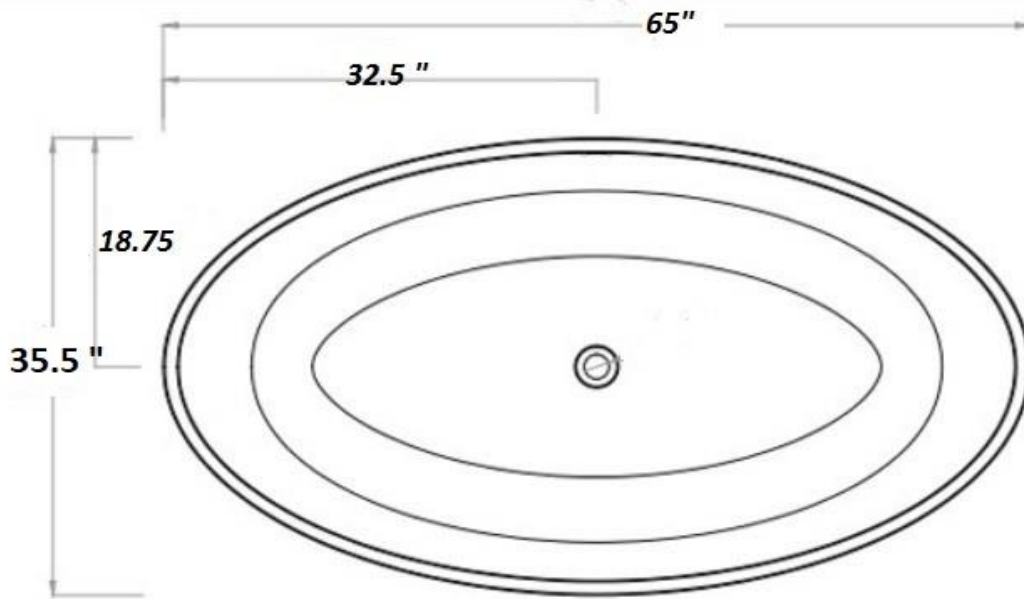

653523WMFS

[www.ICSqualitybaths.com](http://www.ICSqualitybaths.com)

Modern Seamless Acrylic tub

Largest Oval design, Center Drain

653523WMFS Acrylic Tub 125 lbs 70 Gal Fill