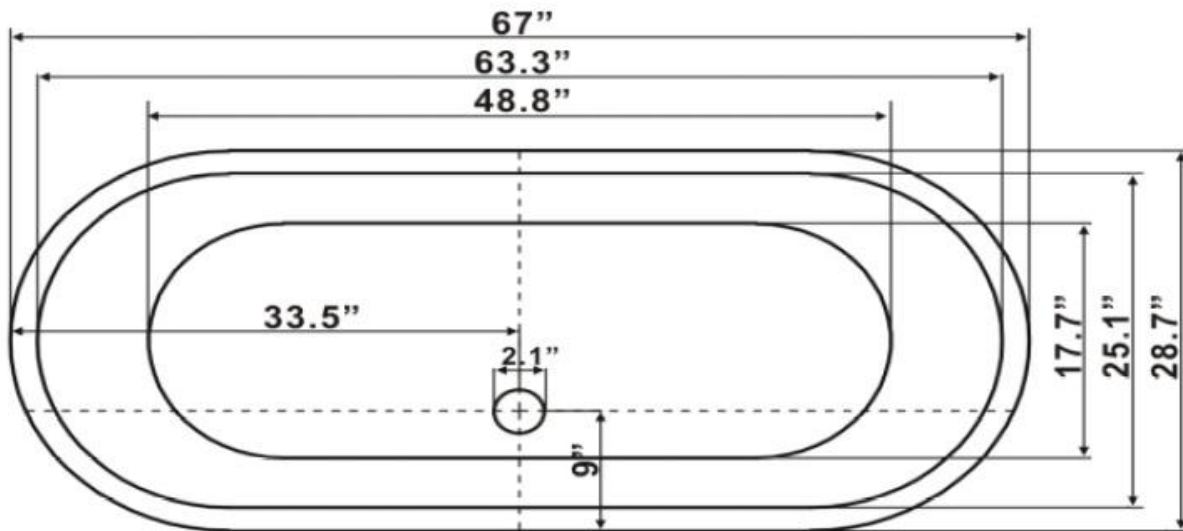

Quality Acrylic Bath

ICS Quality Acrylic Baths

67 " Bateau Pedestal Tub

Weights

Weight empty	146 lbs
Weight filled to overflow	783 lbs
Gallons to overflow	78

General

- Reinforced extra thick floor
- Slip resistant floor
- High gloss interior and exterior
- Integrated aluminum heat barrier
- Minimum tub thickness 3/4"

cUPC label on base of tub

www.ICSqualitybaths.com

813-671-9505