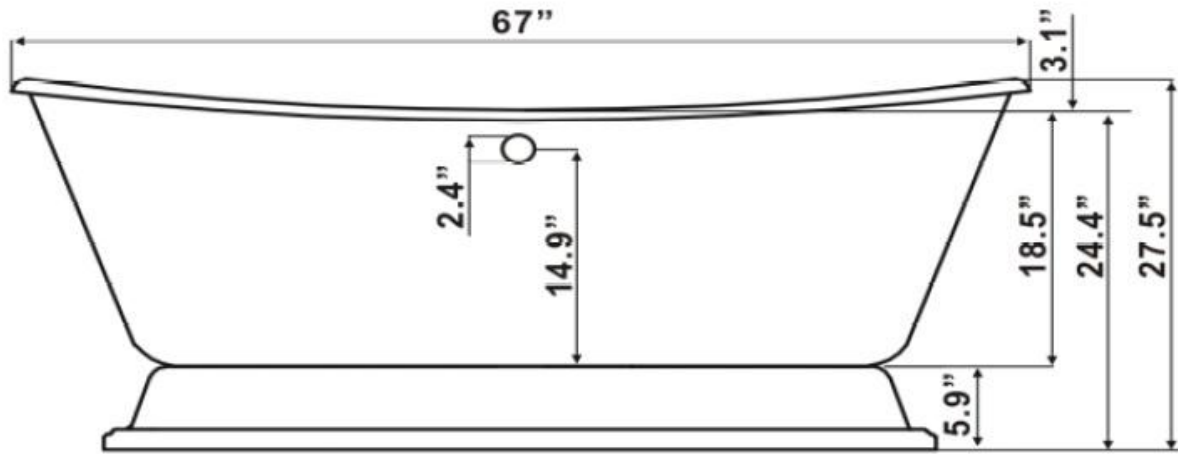

Quality Acrylic Bath

ICS Quality Acrylic Baths

67 " Bateau Pedestal Tub

Weights

Weight empty	146 lbs
Weight filled to overflow	783 lbs
Gallons to overflow	78

General

- Reinforced extra thick floor
- Slip resistant floor
- High gloss interior and exterior
- Integrated aluminum heat barrier
- Minimum tub thickness 3/4"