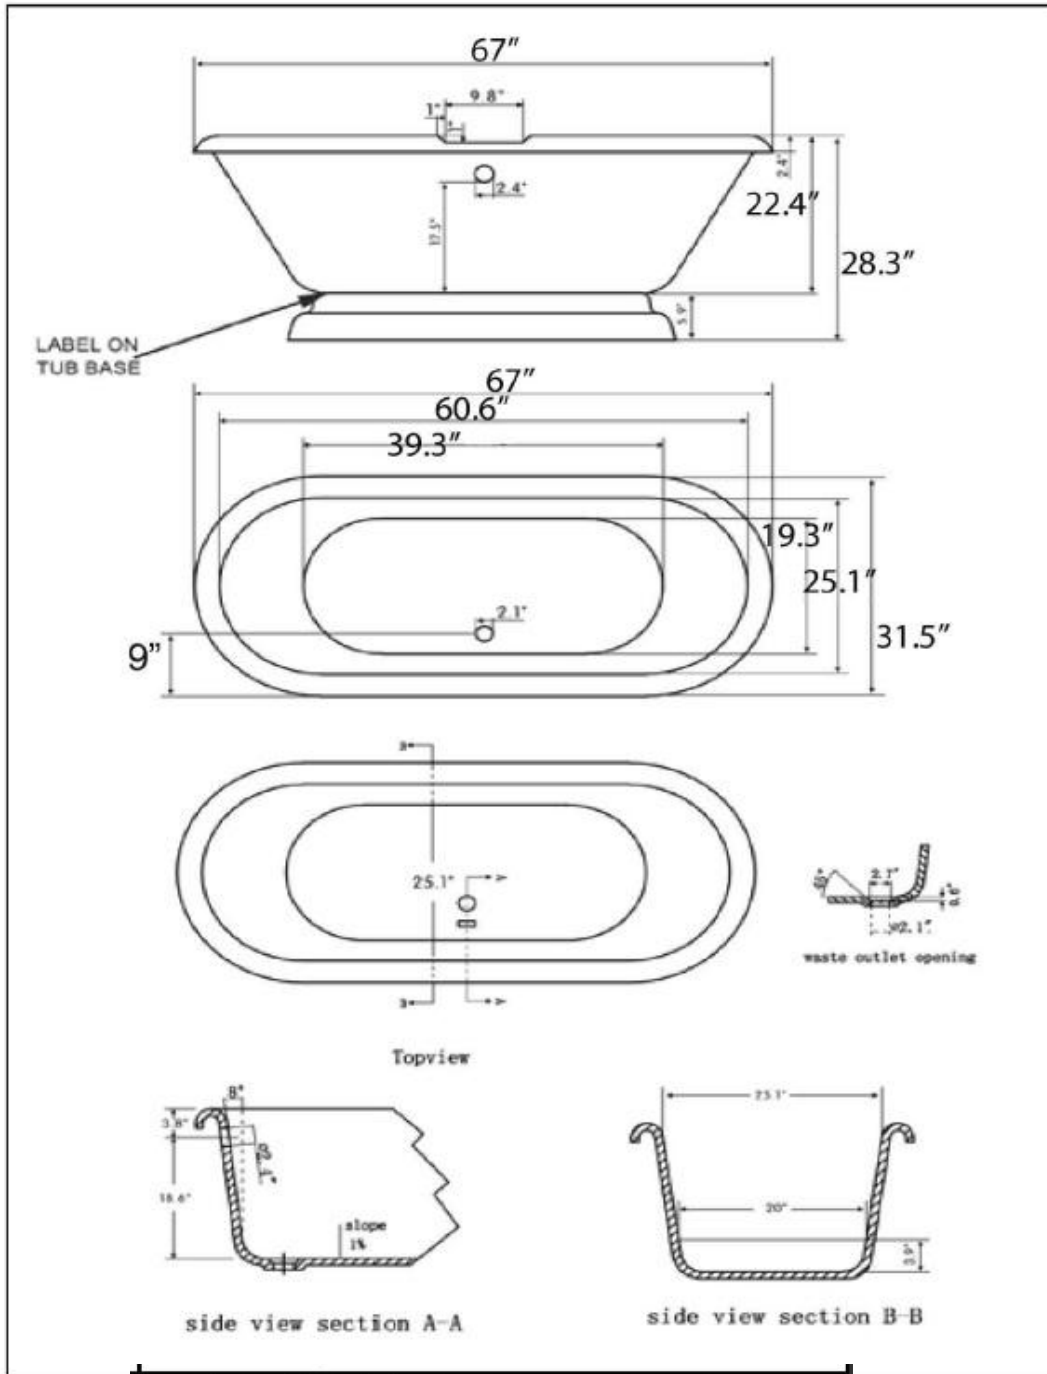

Quality Acrylic Bath

ICS Quality Acrylic Baths

67" Double Ended

www.ICSqualitybaths.com

67 Double Ended

Weight	151 lbs
Gallons to Overflow	84
Weight Full to Overflow	801 lbs
Min. Wall Thickness	3/4"
Reinforced Floor	YES
Aluminum Heat Barrier (with narrow air gap)	YES
Slip Resistant Floor	YES
High Gloss Finish Interior & Exterior	YES
Available with Bubble Jetting	YES