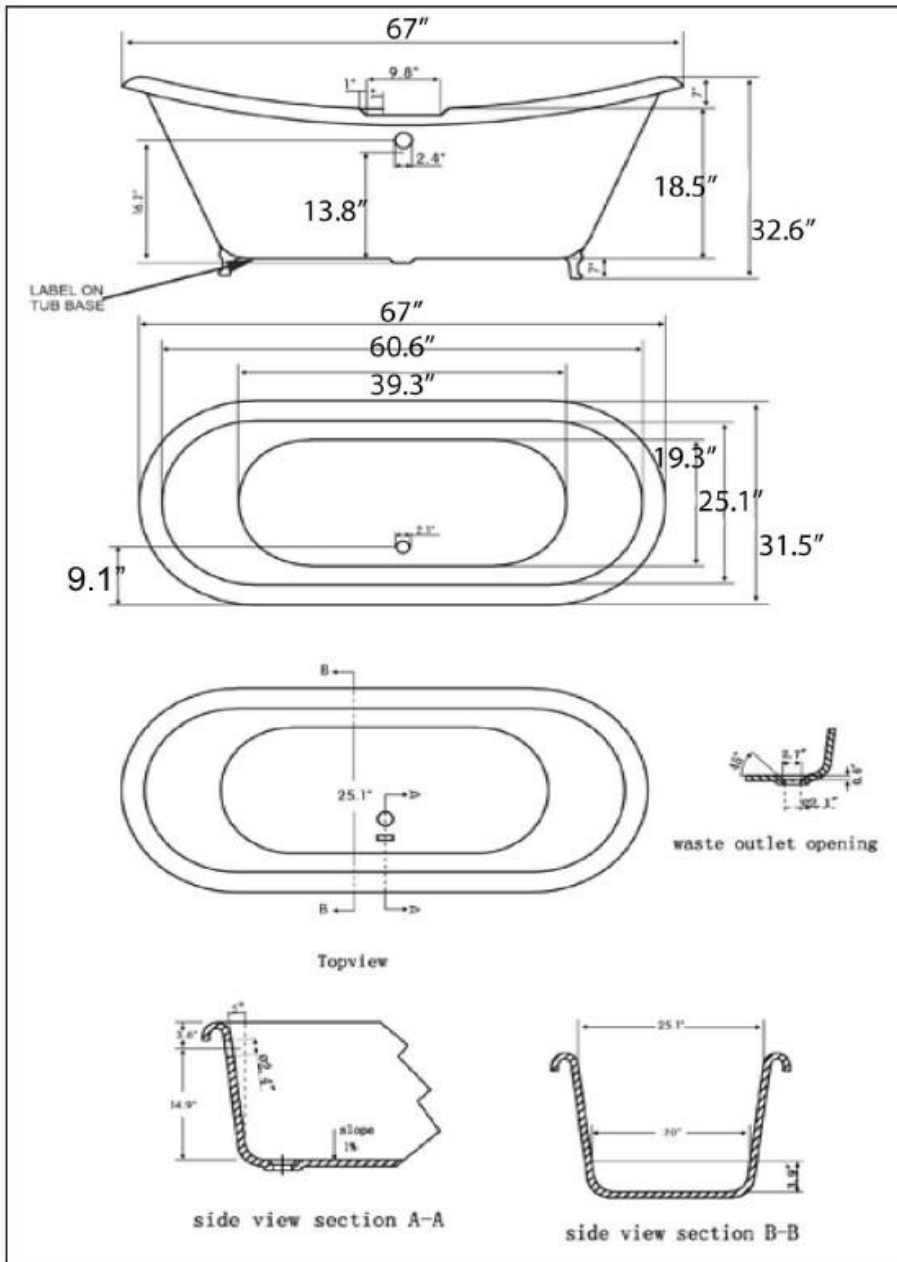

Quality Acrylic Bath

ICS Quality Acrylic Baths

67" Double Slipper Tub

www.ICSqualitybaths.com

67 Double Ended Slipper

Weight	151 lbs
Gallons to Overflow	65
Weight Full to Overflow	665 lbs
Min. Wall Thickness	3/4"
Reinforced Floor	YES
Aluminum Heat Barrier (with narrow air gap)	YES
Slip Resistant Floor	YES
High Gloss Finish Interior & Exterior	YES
Available with Bubble Jetting	YES