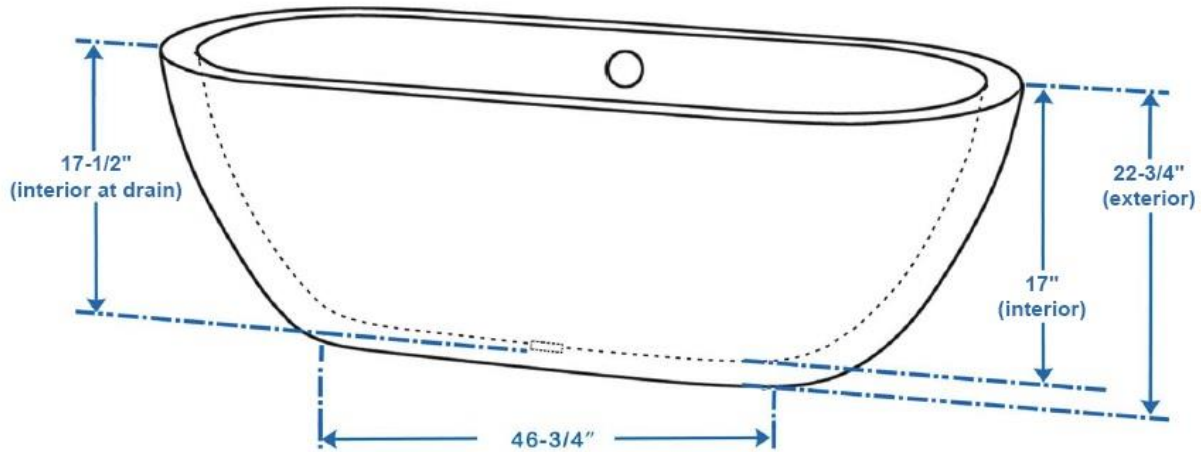

683123WMFS Acrylic Tub

683123MFS Acrylic Tub