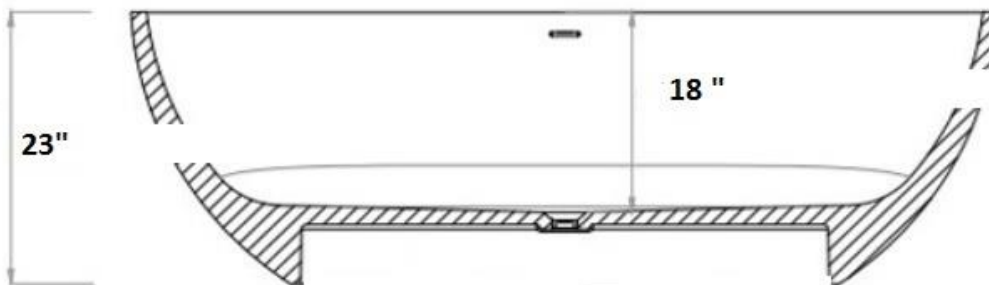

693923WMFS

[www.ICSqualitybaths.com](http://www.ICSqualitybaths.com)

Modern Seamless Acrylic tub

Largest Oval design, Center Drain

693923WMFS Acrylic Tub 145 lbs, 80 Gal Fill