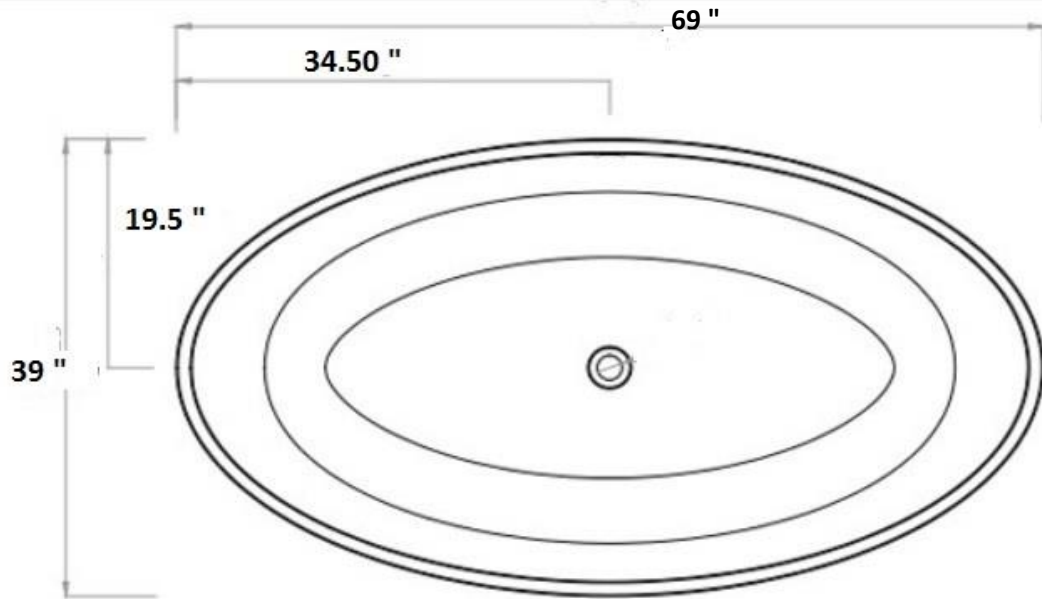

693923WMFS

[www.ICSqualitybaths.com](http://www.ICSqualitybaths.com)

Modern Seamless Acrylic tub

Largest Oval design, Center Drain

693923WMFS Acrylic Tub 145 lbs, 80 Gal Fill