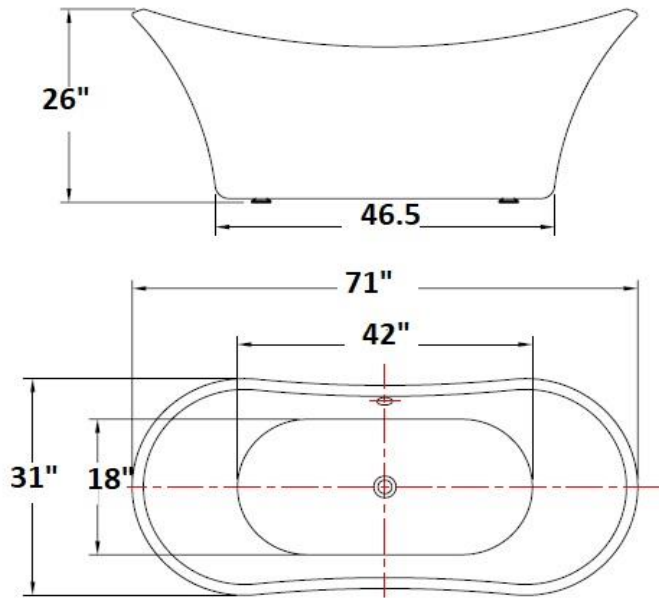

713126WMFS

Modern Seamless Curve Top Oval Tub

Center Drain, Intergrated Overflow

713126WMFS