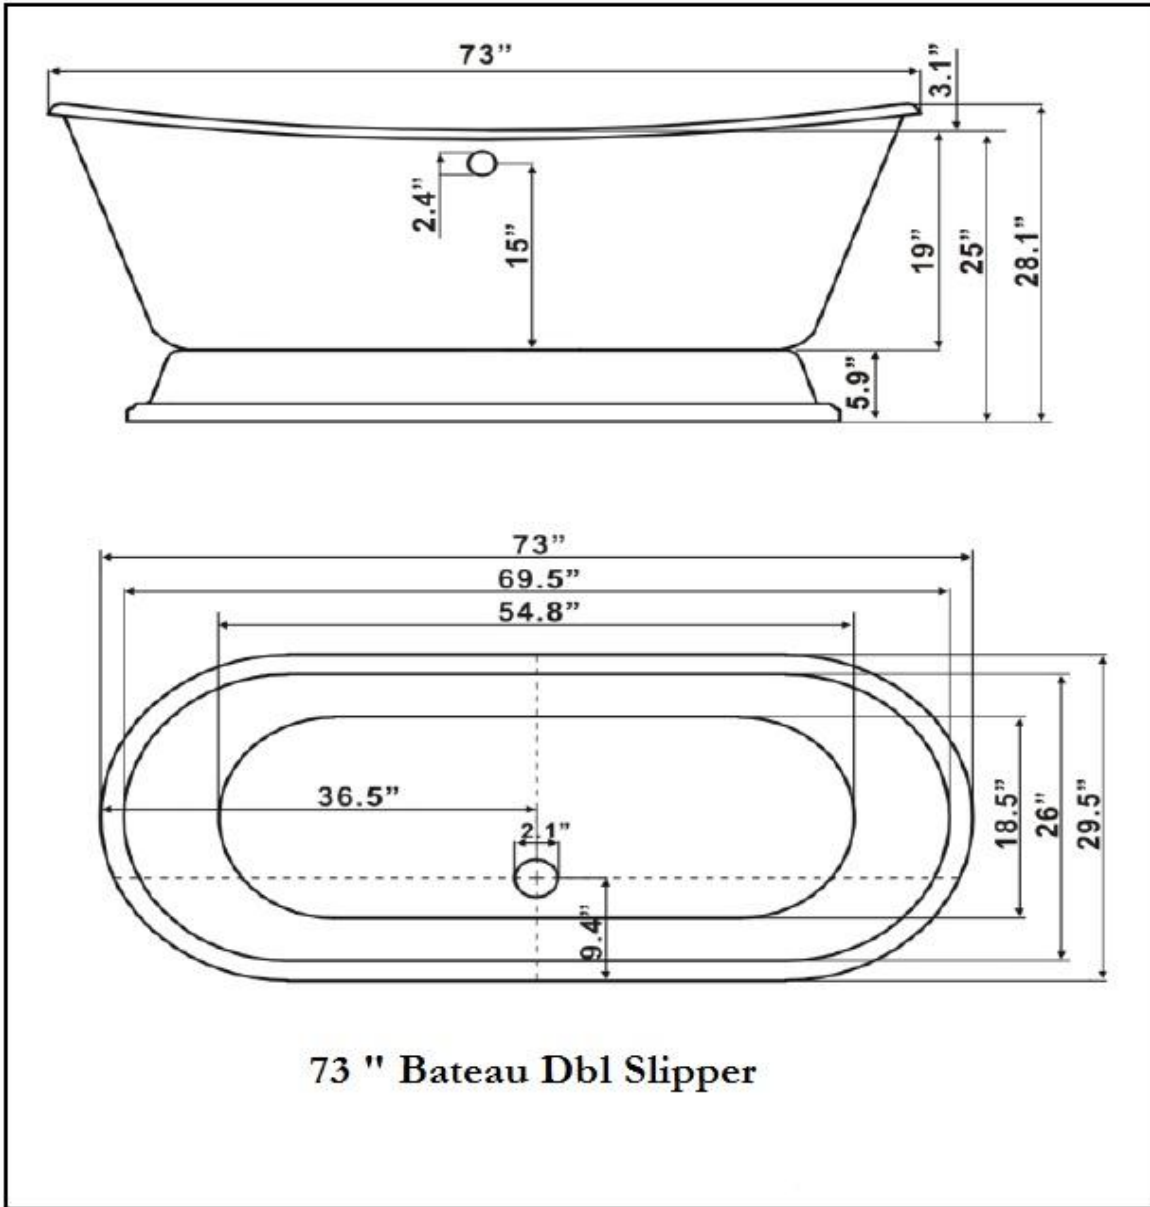

Quality Acrylic Bath

ICS Quality Acrylic Baths

73 " Bateau Dbl Slipper

Weight Empty 158 Lbs
Weight Full 827 Lbs
Gallons to Overflow 83 gal.