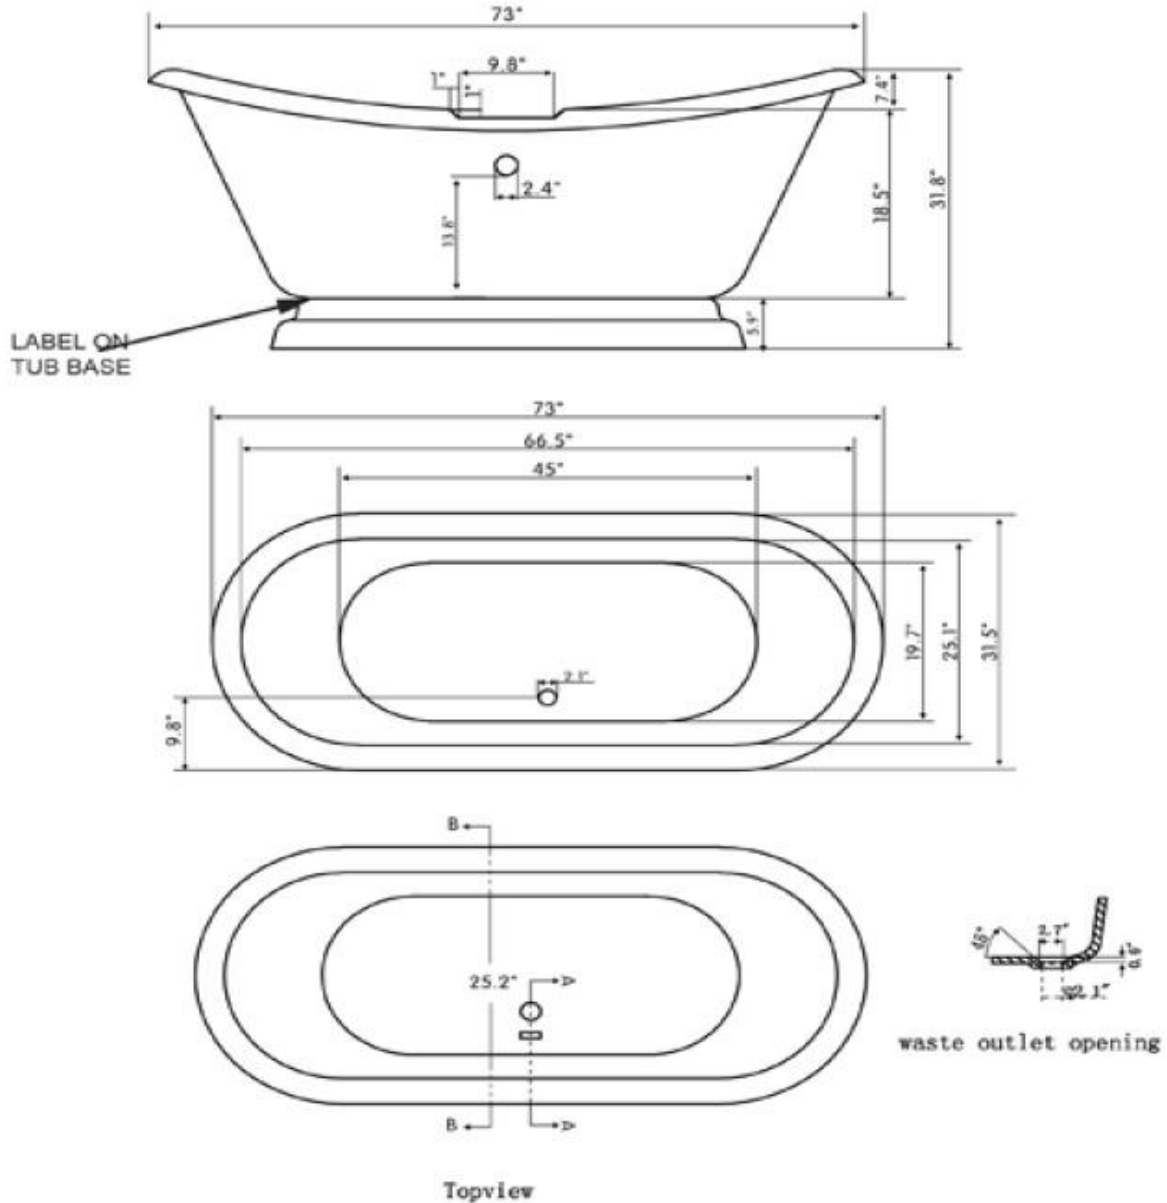

Quality Acrylic Bath

*ICS Quality Acrylic Baths*

**73 Double Ended Slipper**

**Tub**

Weight

**161 lbs**

Gallons to Overflow

**73**

Weight Full to Overflow

**746 lbs**

Min. Wall Thickness

**3/4"**