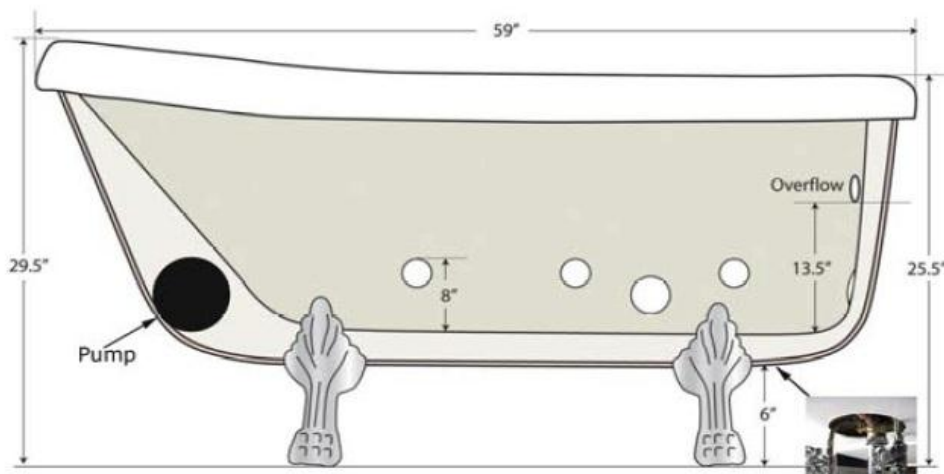

ICS Quality Acrylic Baths

Clawfoot

59" end drain

www.ICSqualitybaths.com

Dimensions	Specifications	Features
Outside: 59" x 31" x 29.5" h	Empty Weight: 155 lbs	Twin Skin Construction
Inside: 50.25" x 26" x 23.5" high	Weight Full to Overflow: 575 lbs	Reinforced Tub Floor
Tub Floor: 32" x 18"	Gallons to Overflow: 53	Hidden Pump and Jets
Depth to Overflow: 13.5"	Electrical: 110v – 15 amp (pump)	Slip Resistant Floor
	Pump: Self Draining 1 HP Ultra Quiet	10 Total Water Jets
	UL Listed	Easy Clean Gloss Acrylic Finish

Quality Acrylic Bath

ICS Quality Acrylic Baths

Clawfoot

67" Jetted tub

www.ICSqualitybaths.com

Dimensions	Specifications	Features
Outside: 67" x 33" x 31.5" h	Empty Weight: 185 lbs	Twin Skin Construction
Inside: 61" x 26" x 25.5" h	Weight Full to Overflow: 657 lbs	Reinforced Tub Floor
Tub Floor: 42" x 19"	Gallons to Overflow: 62	Hidden Pump and Jets
Depth to Overflow: 13.5"	Electrical: 110v (1 x 15 amp GFCI)	Slip Resistant Floor
	Pump: Self Draining 1.5HP Ultra Quiet	10 Total Water Jets
	UL Listed	Easy Clean Gloss Acrylic Finish

Quality Acrylic Bath

ICS Quality Acrylic Baths

Clawfoot

73" jetted tub

www.ICQualitybaths.com

Dimensions	Specifications	Features
Outside: 73" x 33" x 31.5" h	Empty Weight: 212 lbs	Twin Skin Construction
Inside: 64" x 26" x 25.5" h	Weight Full to Overflow: 761 lbs	Reinforced Tub Floor
Tub Floor: 48" x 19"	Gallons to Overflow: 71	Hidden Pump and Jets
Depth to Overflow: 13.5"	Electrical: 110v 15 amp GFCI	Slip Resistant Floor
	Pump: Self Draining 1.5HP Ultra Quiet	10 Total Water Jets
	UL Listed	Easy Clean Gloss Acrylic Finish