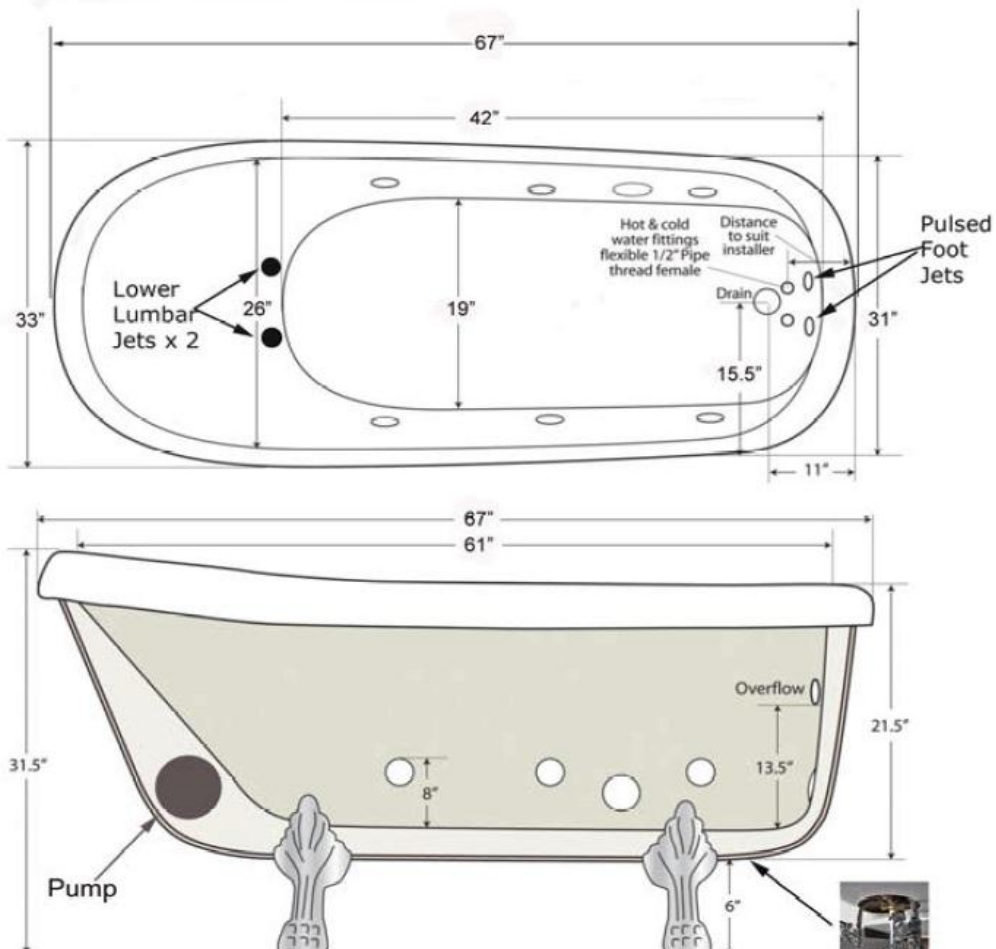

ICS Quality Acrylic Baths

Clawfoot

59" end drain

www.ICSqualitybaths.com

Dimensions	Specifications	Features
Outside: 59" x 31" x 29.5" h	Empty Weight: 155 lbs	Twin Skin Construction
Inside: 50.25" x 26" x 23.5" high	Weight Full to Overflow: 575 lbs	Reinforced Tub Floor
Tub Floor: 32" x 18"	Gallons to Overflow: 53	Hidden Pump and Jets
Depth to Overflow: 13.5"	Electrical: 110v – 15 amp (pump)	Slip Resistant Floor
	Pump: Self Draining 1 HP Ultra Quiet	10 Total Water Jets
	UL Listed	Easy Clean Gloss Acrylic Finish

Quality Acrylic Bath

ICS Quality Acrylic Baths

Clawfoot

67" Jetted tub

www.ICSqualitybaths.com

Dimensions	Specifications	Features
Outside: 67" x 33" x 31.5" h	Empty Weight: 185 lbs	Twin Skin Construction
Inside: 61" x 26" x 25.5" h	Weight Full to Overflow: 657 lbs	Reinforced Tub Floor
Tub Floor: 42" x 19"	Gallons to Overflow: 62	Hidden Pump and Jets
Depth to Overflow: 13.5"	Electrical: 110v (1 x 15 amp GFCI)	Slip Resistant Floor
	Pump: Self Draining 1.5HP Ultra Quiet	10 Total Water Jets
	UL Listed	Easy Clean Gloss Acrylic Finish

Quality Acrylic Bath

ICS Quality Acrylic Baths

Clawfoot

73" jetted tub

www.ICQualitybaths.com

Dimensions	Specifications	Features
Outside: 73" x 33" x 31.5" h	Empty Weight: 212 lbs	Twin Skin Construction
Inside: 64" x 26" x 25.5" h	Weight Full to Overflow: 761 lbs	Reinforced Tub Floor
Tub Floor: 48" x 19"	Gallons to Overflow: 71	Hidden Pump and Jets
Depth to Overflow: 13.5"	Electrical: 110v 15 amp GFCI	Slip Resistant Floor
	Pump: Self Draining 1.5HP Ultra Quiet	10 Total Water Jets
	UL Listed	Easy Clean Gloss Acrylic Finish