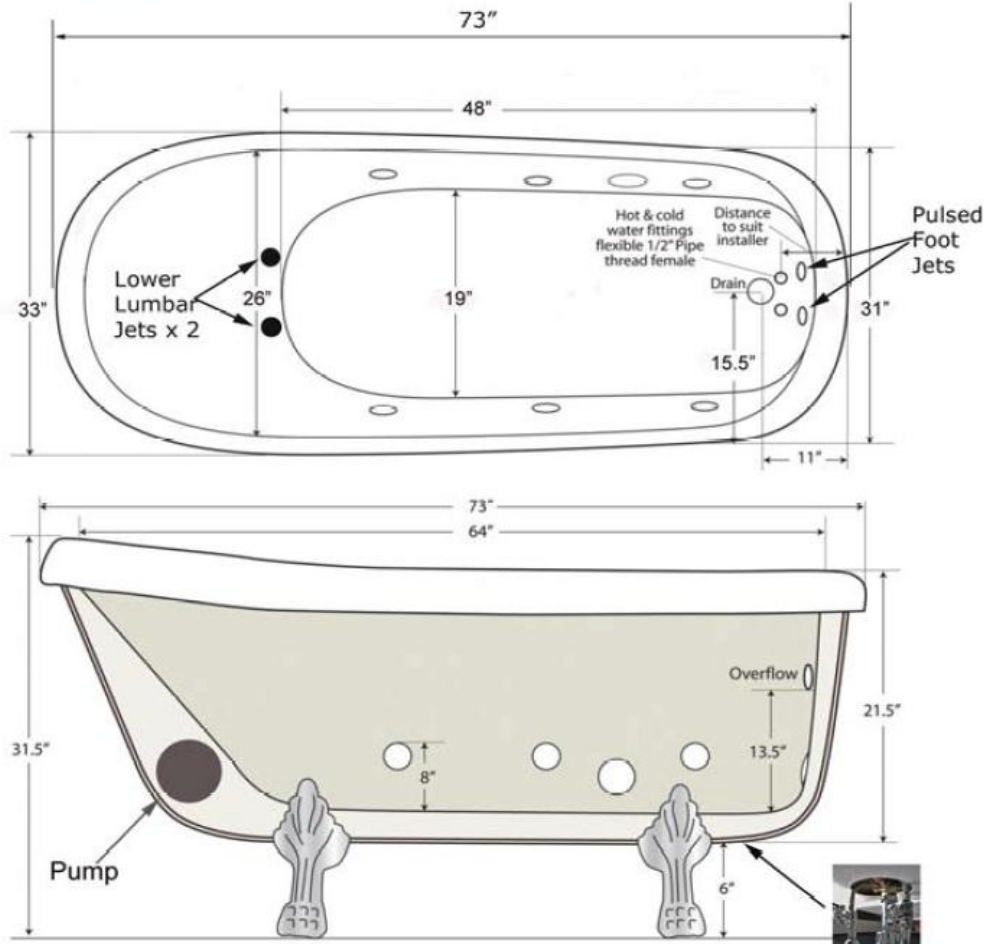

Quality Acrylic Bath

ICS Quality Acrylic Baths

Clawfoot

67" Jetted tub

www.ICSqualitybaths.com

Dimensions	Specifications	Features
Outside: 67" x 33" x 31.5" h	Empty Weight: 185 lbs	Twin Skin Construction
Inside: 61" x 26" x 25.5" h	Weight Full to Overflow: 657 lbs	Reinforced Tub Floor
Tub Floor: 42" x 19"	Gallons to Overflow: 62	Hidden Pump and Jets
Depth to Overflow: 13.5"	Electrical: 110v (1 x 15 amp GFCI)	Slip Resistant Floor
	Pump: Self Draining 1.5HP Ultra Quiet	10 Total Water Jets
	UL Listed	Easy Clean Gloss Acrylic Finish

Quality Acrylic Bath

ICS Quality Acrylic Baths

Clawfoot

73" jetted tub

www.ICQualitybaths.com

Dimensions	Specifications	Features
Outside: 73" x 33" x 31.5" h	Empty Weight: 212 lbs	Twin Skin Construction
Inside: 64" x 26" x 25.5" h	Weight Full to Overflow: 761 lbs	Reinforced Tub Floor
Tub Floor: 48" x 19"	Gallons to Overflow: 71	Hidden Pump and Jets
Depth to Overflow: 13.5"	Electrical: 110v 15 amp GFCI	Slip Resistant Floor
	Pump: Self Draining 1.5HP Ultra Quiet	10 Total Water Jets
	UL Listed	Easy Clean Gloss Acrylic Finish

Quality Acrylic Bath

ICS Quality Acrylic Baths

Clawfoot

75 " Double ended

Jetted tub

www.ICQualitybaths.com

Dimensions	Specifications	Features
Outside: 75" x 35.5" x 27.5" high	Empty Weight: 227 lbs	Twin Skin Construction
Inside: 66" x 29" x 21.5" high	Weight Full to Overflow: 830 lbs	Reinforced tub Floor
Tub Floor: 43" x 23"	Gallons to Overflow: 78	Hidden Pump and Jets
Depth to Overflow: 13.5"	Electrical: 110v – 15 amp (pump)	Slip Resistant Floor
	Pump: Self Draining 1.5HP Ultra Quiet	Twelve Total Water Jets
	UL Listed	Easy Clean Gloss Acrylic Finish