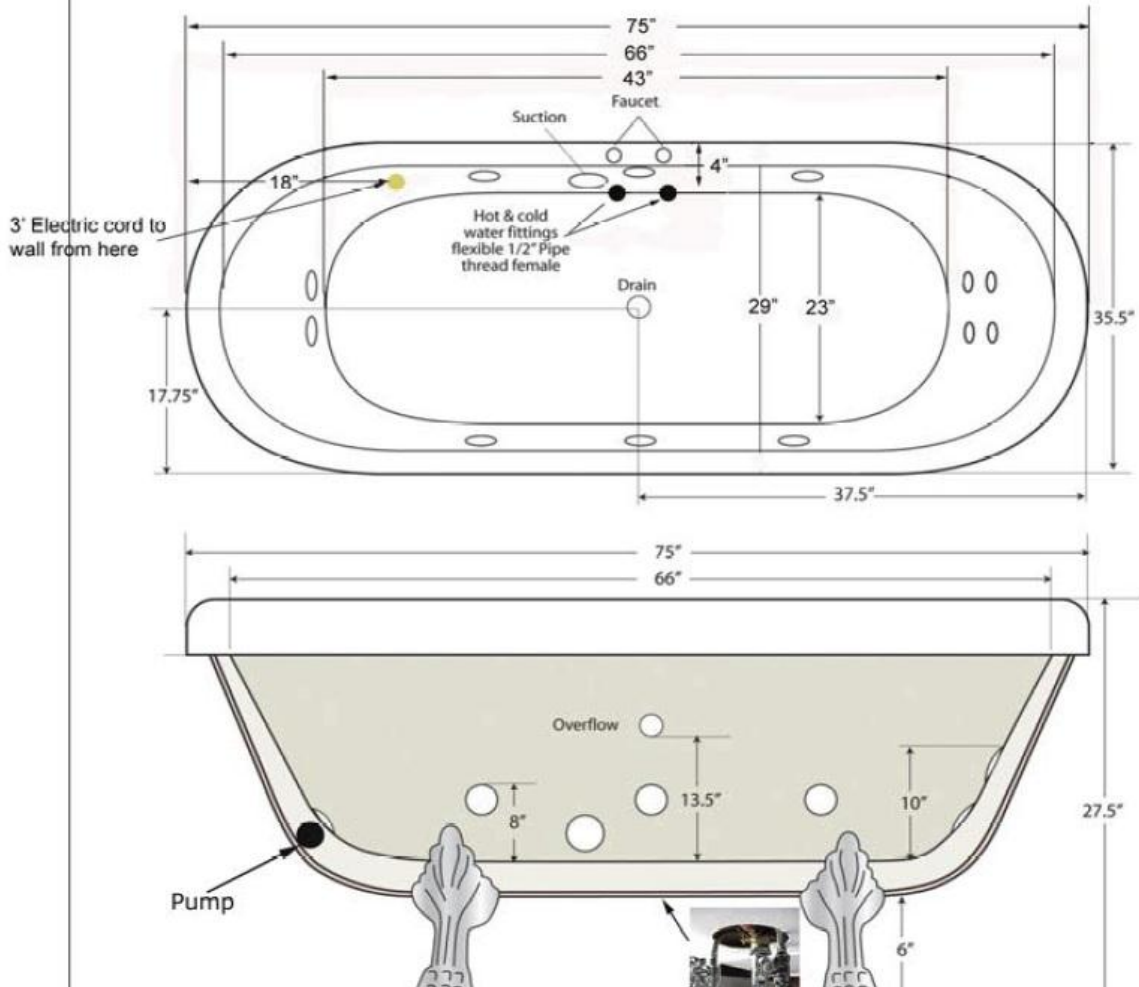

Quality Acrylic Bath

ICS Quality Acrylic Baths

Clawfoot

73" jetted tub

www.ICQualitybaths.com

Dimensions	Specifications	Features
Outside: 73" x 33" x 31.5" h	Empty Weight: 212 lbs	Twin Skin Construction
Inside: 64" x 26" x 25.5" h	Weight Full to Overflow: 761 lbs	Reinforced Tub Floor
Tub Floor: 48" x 19"	Gallons to Overflow: 71	Hidden Pump and Jets
Depth to Overflow: 13.5"	Electrical: 110v 15 amp GFCI	Slip Resistant Floor
	Pump: Self Draining 1.5HP Ultra Quiet	10 Total Water Jets
	UL Listed	Easy Clean Gloss Acrylic Finish

Quality Acrylic Bath

ICS Quality Acrylic Baths

Clawfoot

75 " Double ended

Jetted tub

www.ICQualitybaths.com

Dimensions	Specifications	Features
Outside: 75" x 35.5" x 27.5" high	Empty Weight: 227 lbs	Twin Skin Construction
Inside: 66" x 29" x 21.5" high	Weight Full to Overflow: 830 lbs	Reinforced tub Floor
Tub Floor: 43" x 23"	Gallons to Overflow: 78	Hidden Pump and Jets
Depth to Overflow: 13.5"	Electrical: 110v – 15 amp (pump)	Slip Resistant Floor
	Pump: Self Draining 1.5HP Ultra Quiet	Twelve Total Water Jets
	UL Listed	Easy Clean Gloss Acrylic Finish

Quality Acrylic Bath

ICS Quality Acrylic Baths

Pedestal

75" Double ended

Jetted tub

www.ICSqualitybaths.com

Dimensions	Specifications	Features
Outside: 75" x 35.5" x 27.5" high	Empty Weight: 227 lbs	Twin Skin Construction
Inside: 66" x 29" x 21.5" high	Weight Full to Overflow: 830 lbs	Reinforced tub Floor
Tub Floor: 43" x 23"	Gallons to Overflow: 78	Hidden Pump and Jets
Depth to Overflow: 13.5"	Electrical: 110v – 15 amp (pump)	Slip Resistant Floor
	Pump: Self Draining 1.5HP Ultra Quiet	Twelve Total Water Jets
	UL Listed	Easy Clean Gloss Acrylic Finish