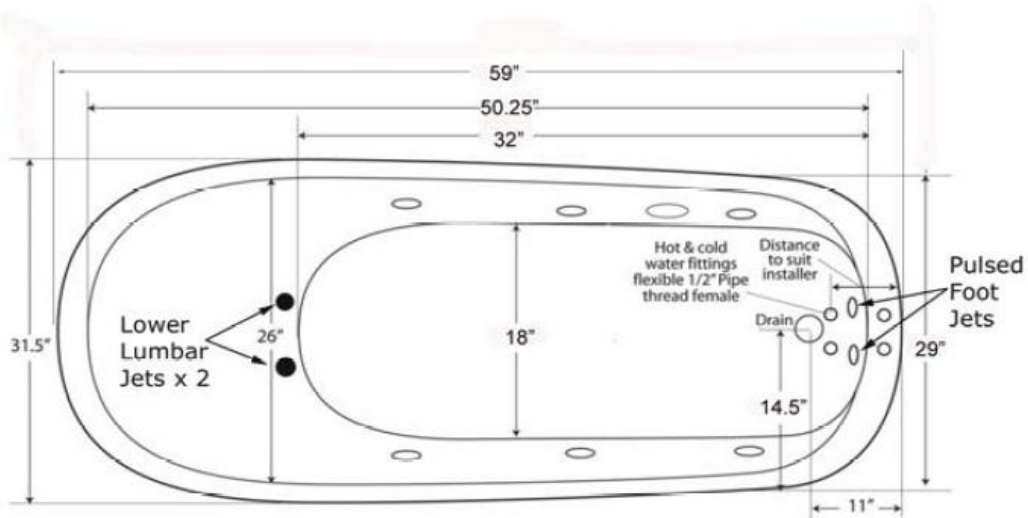

ICS Quality Acrylic Baths

Clawfoot

59" end drain

www.ICSqualitybaths.com

Dimensions	Specifications	Features
Outside: 59" x 31" x 29.5" h	Empty Weight: 155 lbs	Twin Skin Construction
Inside: 50.25" x 26" x 23.5" high	Weight Full to Overflow: 575 lbs	Reinforced Tub Floor
Tub Floor: 32" x 18"	Gallons to Overflow: 53	Hidden Pump and Jets
Depth to Overflow: 13.5"	Electrical: 110v – 15 amp (pump)	Slip Resistant Floor
	Pump: Self Draining 1 HP Ultra Quiet	10 Total Water Jets
	UL Listed	Easy Clean Gloss Acrylic Finish

Quality Acrylic Bath

ICS Quality Acrylic Baths

Clawfoot

67" Jetted tub

www.ICSqualitybaths.com

Dimensions	Specifications	Features
Outside: 67" x 33" x 31.5" h	Empty Weight: 185 lbs	Twin Skin Construction
Inside: 61" x 26" x 25.5" h	Weight Full to Overflow: 657 lbs	Reinforced Tub Floor
Tub Floor: 42" x 19"	Gallons to Overflow: 62	Hidden Pump and Jets
Depth to Overflow: 13.5"	Electrical: 110v (1 x 15 amp GFCI)	Slip Resistant Floor
	Pump: Self Draining 1.5HP Ultra Quiet	10 Total Water Jets
	UL Listed	Easy Clean Gloss Acrylic Finish

Quality Acrylic Bath

ICS Quality Acrylic Baths

Clawfoot

73" jetted tub

www.ICQualitybaths.com

Dimensions	Specifications	Features
Outside: 73" x 33" x 31.5" h	Empty Weight: 212 lbs	Twin Skin Construction
Inside: 64" x 26" x 25.5" h	Weight Full to Overflow: 761 lbs	Reinforced Tub Floor
Tub Floor: 48" x 19"	Gallons to Overflow: 71	Hidden Pump and Jets
Depth to Overflow: 13.5"	Electrical: 110v 15 amp GFCI	Slip Resistant Floor
	Pump: Self Draining 1.5HP Ultra Quiet	10 Total Water Jets
	UL Listed	Easy Clean Gloss Acrylic Finish