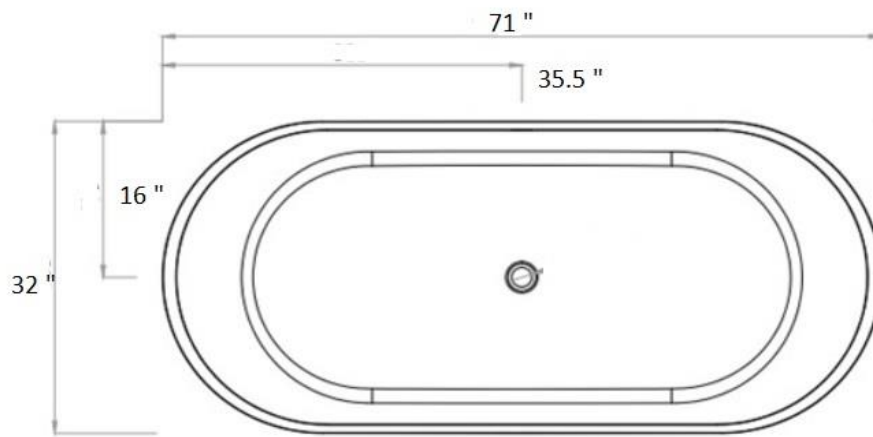

Quality Acrylic Bath

*ICS Quality Acrylic Baths*

90 Gal

OR713222

71 " x 32 " x 22 " Deep Oval Resin Tub

400 lbs