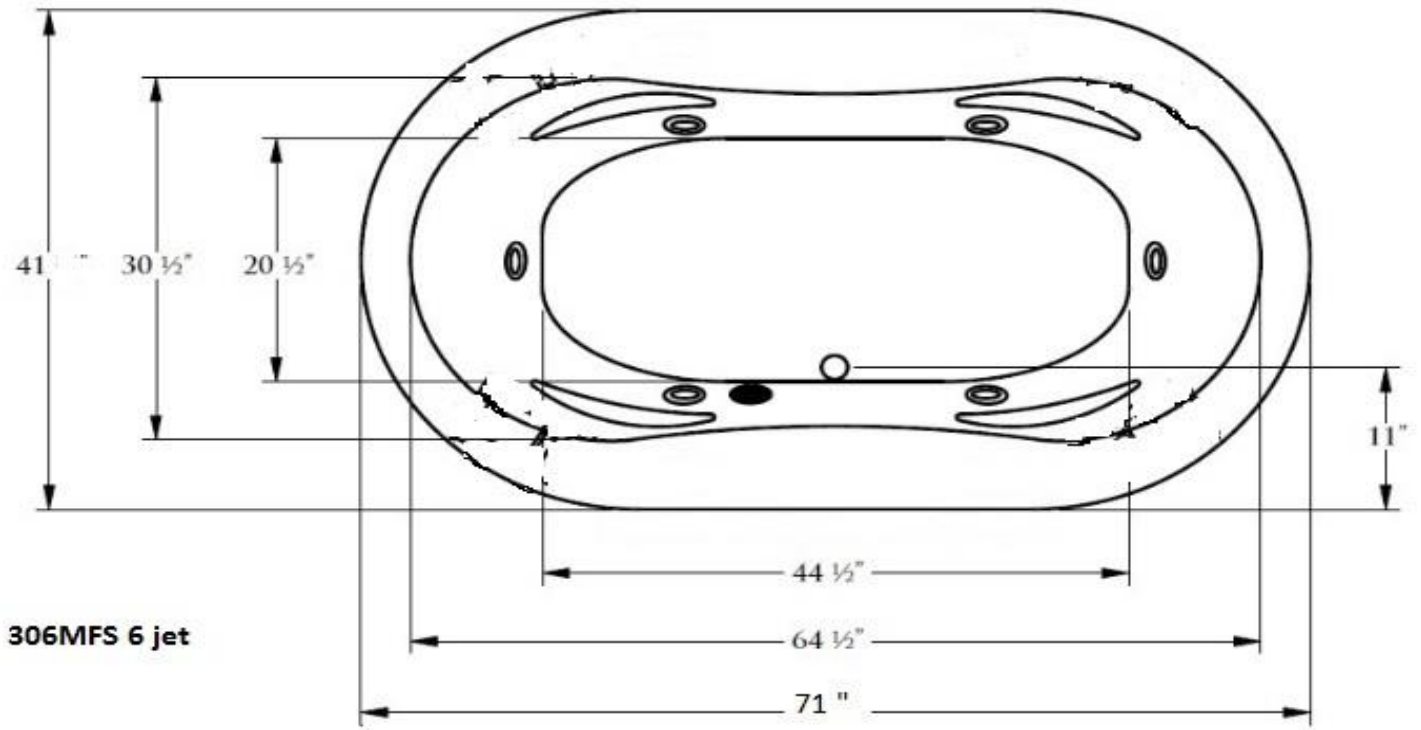

Quality Acrylic Bath

*I C S Quality Acrylic Baths*

Twin skin acrylic / fiberglass freestanding tub

29 3/4 " H

QAB306MFS

41 " x 71 " x 29 3/4 "

306MFS 6 jet

Weight Jetted 190 lbs  
Weight air tub N/A  
Weight combo 240 lbs  
Gal Fill 80 Gallons  
Gal use 50 Gallons

Comparable to J 10  
Pockets Tub

Fully Foam Insulated for Heat retention / Noise

**Quality Acrylic Baths**

SIZE  
A

FSCM NO.

DWG NO.

QAB

306MFS 6 Jet

REV

SCALE

SHEET 1 OF 1