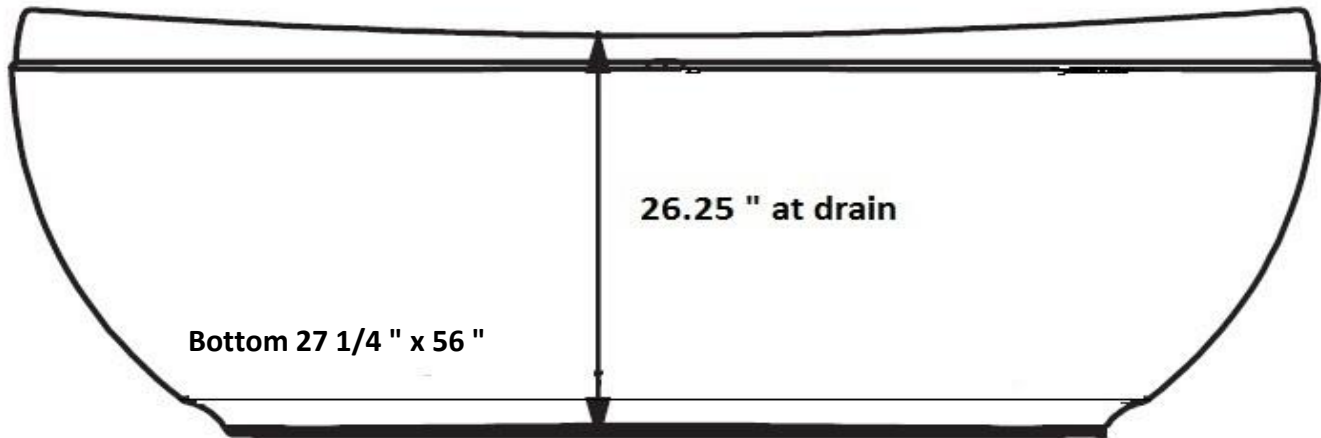

Quality Acrylic Bath

*I C S Quality Acrylic Baths*

Twin skin acrylic / fiberglass freestanding tub

29 3/4 " H

QAB306MFS

41 " x 71 " x 29 3/4 "

306MFS 6 jet

Weight Jetted 190 lbs  
Weight air tub N/A  
Weight combo 240 lbs  
Gal Fill 80 Gallons  
Gal use 50 Gallons

Comparable to J 10  
Pockets Tub

Fully Foam Insulated for Heat retention / Noise

**Quality Acrylic Baths**

SIZE  
A

FSCM NO.

DWG NO.

QAB

306MFS 6 Jet

REV

SCALE

SHEET 1 OF 1