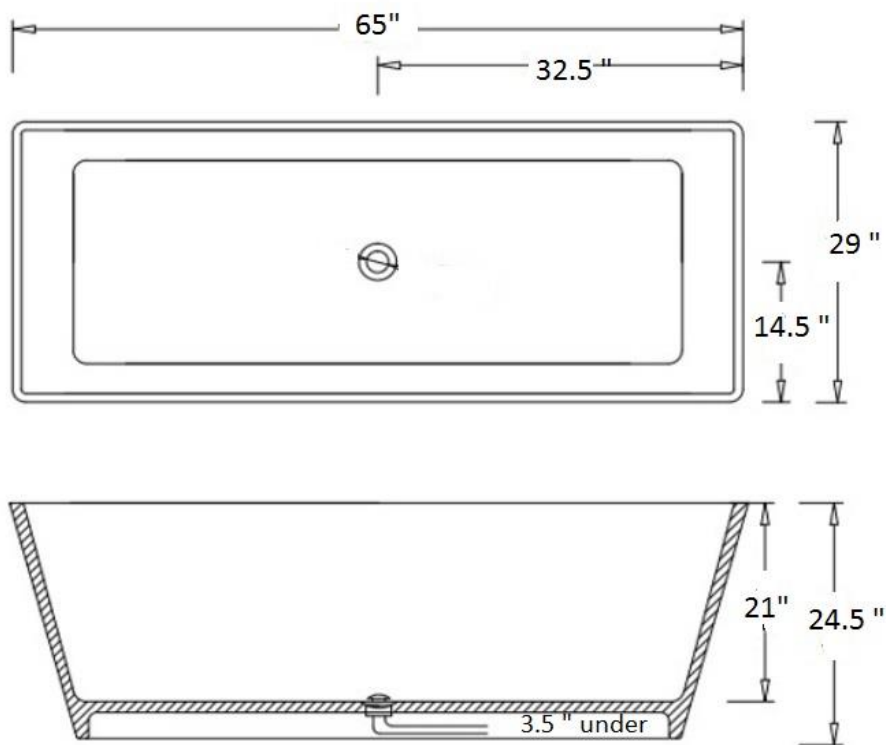

Quality Acrylic Bath

ICS Quality Acrylic Baths

80 Gal

RR652924

65" x 29" x 24"

Deep Rectangle Zen Style tub

420 lbs