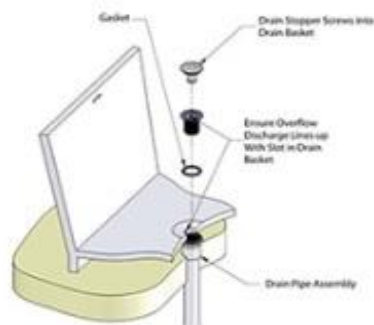

Color Solid all through tub, no Gel Coat or Paint.

Intergrated Overflow for ease of installation.

### RR713223 Tiffany Style SS Resin Tub

Tub weight empty - 385 lbs  
Gallons to overflow - 88  
Integrated overflow  
Standard 1.5" drain  
For USA & Canada, products are in compliance with:  
Uniform Plumbing Code  
CSA B45.5-11/APMO Z124-2011  
National Plumbing Code of Canada