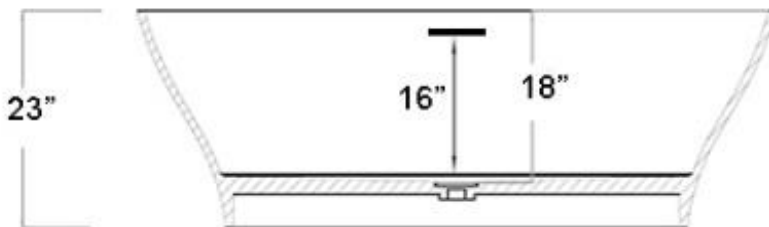

Color Solid all through tub, no Gel Coat or Paint.

Intergrated Overflow for ease of installation.

### RR713223 Tiffany Style SS Resin Tub

Tub weight empty - 385 lbs  
Gallons to overflow - 88  
Integrated overflow  
Standard 1.5" drain  
For USA & Canada, products are in compliance with:  
Uniform Plumbing Code  
CSA B45.5-11/APMO Z124-2011  
National Plumbing Code of Canada