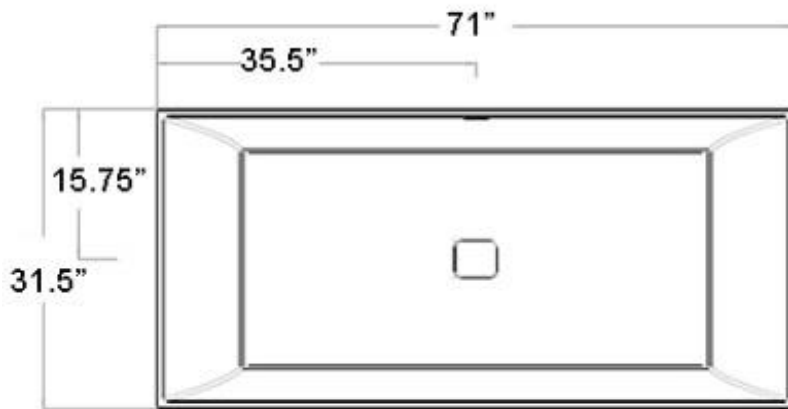

Color Solid all through tub, no Gel Coat or Paint.

Intergrated Overflow for ease of installation.

### RR713223 Tiffany Style SS Resin Tub

Tub weight empty - 385 lbs  
Gallons to overflow - 88  
Integrated overflow  
Standard 1.5" drain  
For USA & Canada, products are in compliance with:  
Uniform Plumbing Code  
CSA B45.5-11/APMO Z124-2011  
National Plumbing Code of Canada