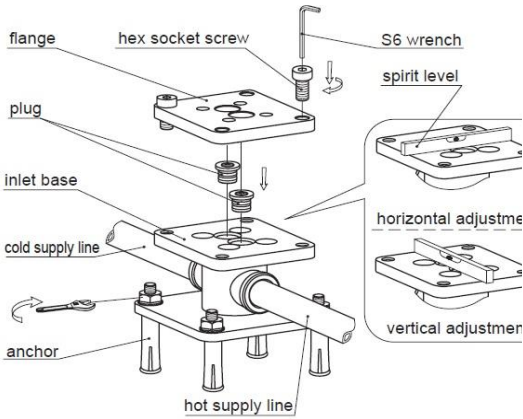

Quality Acrylic Bath

ICS Quality Acrylic Bath

www.ICSqualitybaths.com

Modern Rectangle Spout Faucet

Solid Brass Construction, Ceramic Cartridges

Rectangle Single Valve Faucet

1/2 " water supply under floor

Figure 1

* The installation diagram is only for reference and subject to the real objects.