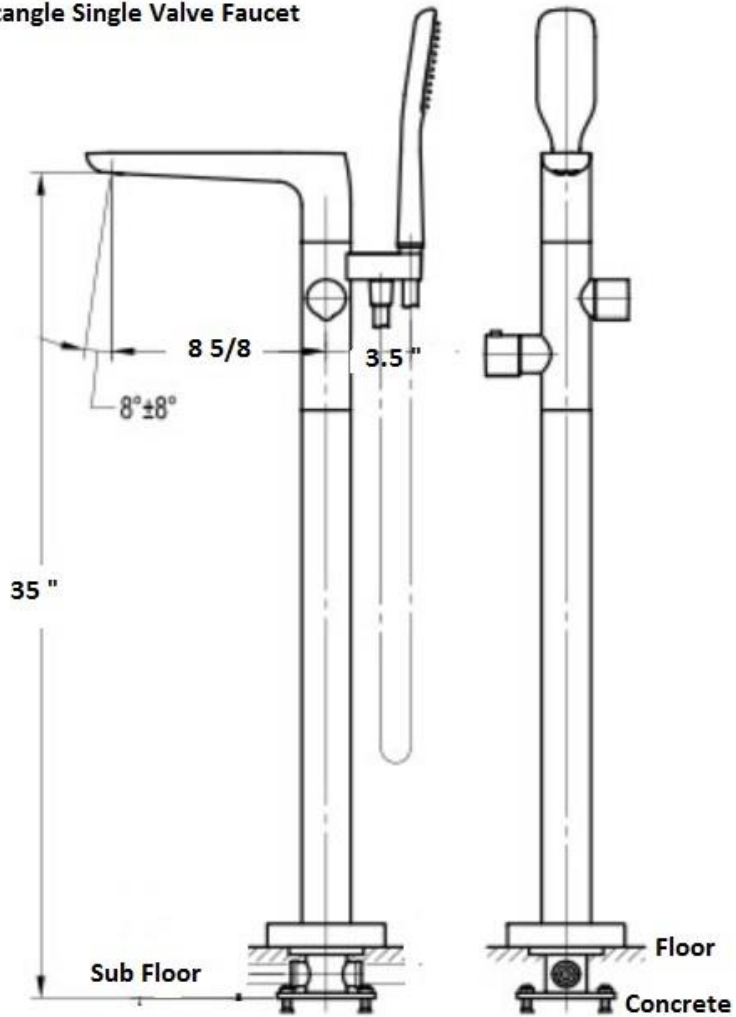

Quality Acrylic Bath

ICS Quality Acrylic Bath

www.ICSqualitybaths.com

Modern Rectangle Spout Faucet

Solid Brass Construction, Ceramic Cartridges

Rectangle Single Valve Faucet

1/2 " water supply under floor

Figure 1

* The installation diagram is only for reference and subject to the real objects.